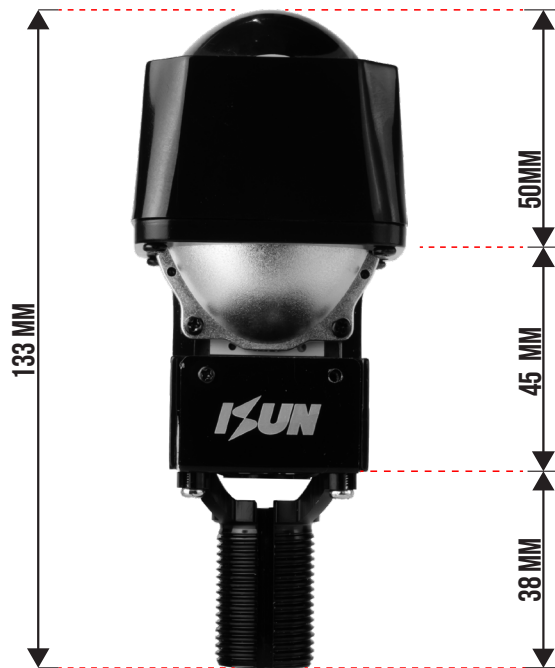

SIZE	COLOR TEMPERATURE	VOLTAGE	POWER	LED
1.5 inch	6000K	DC 9 -16 V	Low Beam 35 W High Beam 45 W	3570-CSP 6-Core
ILLUMINANCE	DRIVE	HEAT DISSIPATION	TANGENT	
About 2 x 2.500 Lm (5 m)	Internal Driver	Turbo Fan	Flat Cut-Off