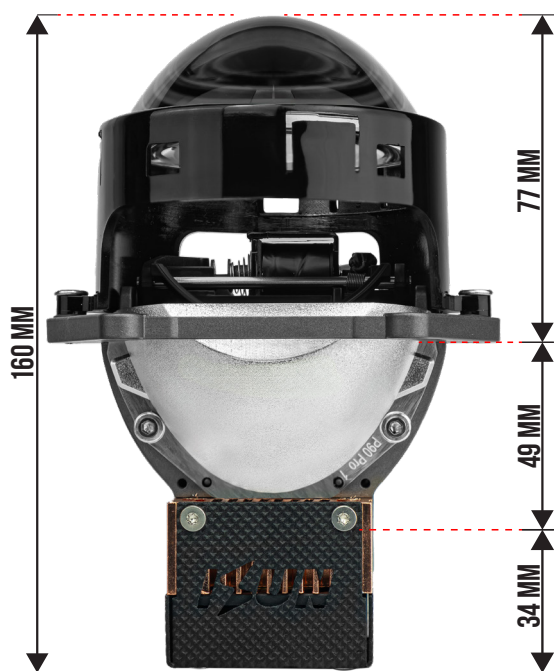

P5565

1 TAHUN GARANSI

SIZE	COLOR TEMPERATURE	VOLTAGE	POWER	LED
2.5 inch	6000K	DC 9 -16 V	Low Beam 55 W High Beam 65 W	3570-CSP 12-Core
ILLUMINANCE	DRIVE	HEAT DISSIPATION	TANGENT	
About 4.000 Lm (5 m)	Internal Driver	Turbo Fan	Flat Cut-Off	

KUN

HELIOS PX90

1 TAHUN GARANSI

SIZE	COLOR TEMPERATURE	VOLTAGE	POWER	LED
3.0 inch	6000K	DC 9-16V	Low Beam 2 x 80 W High Beam 2 x 90 W	3570-CSP 6-Core 2 x 5050-CSP 1-Core
ILLUMINANCE	DRIVE	HEAT DISSIPATION	TANGENT	
About 2 x 6.300 Lm (5 m)	Internal Driver	Copper Heatsink Turbo Fan	Flat Cut-Off	

MX15

1 TAHUN GARANSI

SIZE	COLOR TEMPERATURE	VOLTAGE	POWER	LED
1.5 inch	6000K	DC 9 -16 V	Low Beam 35 W High Beam 45 W	3570-CSP 6-Core
ILLUMINANCE	DRIVE	HEAT DISSIPATION	TANGENT	
About 2 x 2.500 Lm (5 m)	Internal Driver	Turbo Fan	Flat Cut-Off	