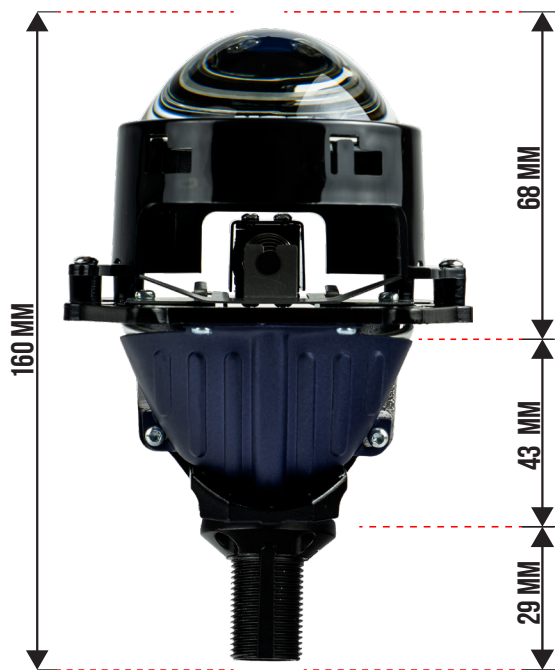

GEN-2 LAST EDITION

1 TAHUN GARANSI

SIZE	COLOR TEMPERATURE	VOLTAGE	POWER	LED
2.5 inch	6500K	DC 9-16 V	Low Beam 50 W High Beam 60 W	4575-CSP 6-Core
ILLUMINANCE		DRIVE	HEAT DISSIPATION	TANGENT
About 4.800 Lm (5 m)		External Driver	Turbo Fan	Flat Cut-Off

GEN-2 LAST EDITION

1 TAHUN GARANSI

SIZE	COLOR TEMPERATURE	VOLTAGE	POWER	LED
3.0 inch	6500K	DC 9-16 V	Low Beam 50 W High Beam 60 W	4575-CSP 6-Core
ILLUMINANCE		DRIVE	HEAT DISSIPATION	TANGENT
About 4.800 Lm (5 m)		External Driver	Turbo Fan	Flat Cut-Off

P5565

1 TAHUN GARANSI

SIZE	COLOR TEMPERATURE	VOLTAGE	POWER	LED
2.5 inch	6000K	DC 9 -16 V	Low Beam 55 W High Beam 65 W	3570-CSP 12-Core
ILLUMINANCE	DRIVE	HEAT DISSIPATION	TANGENT	
About 4.000 Lm (5 m)	Internal Driver	Turbo Fan	Flat Cut-Off	

MX15

1 TAHUN GARANSI

SIZE	COLOR TEMPERATURE	VOLTAGE	POWER	LED
1.5 inch	6000K	DC 9 -16 V	Low Beam 35 W High Beam 45 W	3570-CSP 6-Core
ILLUMINANCE	DRIVE	HEAT DISSIPATION	TANGENT	
About 2 x 2.500 Lm (5 m)	Internal Driver	Turbo Fan	Flat Cut-Off	