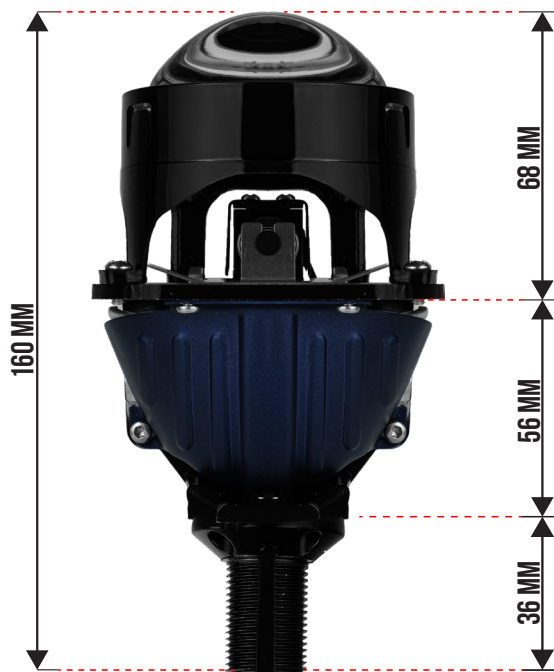

GEN-2 LAST EDITION

1 TAHUN GARANSI

SIZE	COLOR TEMPERATURE	VOLTAGE	POWER	LED
2.5 inch	6500K	DC 9-16 V	Low Beam 50 W High Beam 60 W	4575-CSP 6-Core
ILLUMINANCE		DRIVE	HEAT DISSIPATION	TANGENT
About 4.800 Lm (5 m)		External Driver	Turbo Fan	Flat Cut-Off

GEN-2 LAST EDITION

1 TAHUN GARANSI

SIZE	COLOR TEMPERATURE	VOLTAGE	POWER	LED
3.0 inch	6500K	DC 9-16 V	Low Beam 50 W High Beam 60 W	4575-CSP 6-Core
ILLUMINANCE		DRIVE	HEAT DISSIPATION	TANGENT
About 4.800 Lm (5 m)		External Driver	Turbo Fan	Flat Cut-Off

P5565

1 TAHUN GARANSI

SIZE	COLOR TEMPERATURE	VOLTAGE	POWER	LED
2.5 inch	6000K	DC 9 -16 V	Low Beam 55 W High Beam 65 W	3570-CSP 12-Core
ILLUMINANCE	DRIVE	HEAT DISSIPATION	TANGENT	
About 4.000 Lm (5 m)	Internal Driver	Turbo Fan	Flat Cut-Off	

MX15

1 TAHUN GARANSI

SIZE	COLOR TEMPERATURE	VOLTAGE	POWER	LED
1.5 inch	6000K	DC 9 -16 V	Low Beam 35 W High Beam 45 W	3570-CSP 6-Core
ILLUMINANCE	DRIVE	HEAT DISSIPATION	TANGENT	
About 2 x 2.500 Lm (5 m)	Internal Driver	Turbo Fan	Flat Cut-Off	