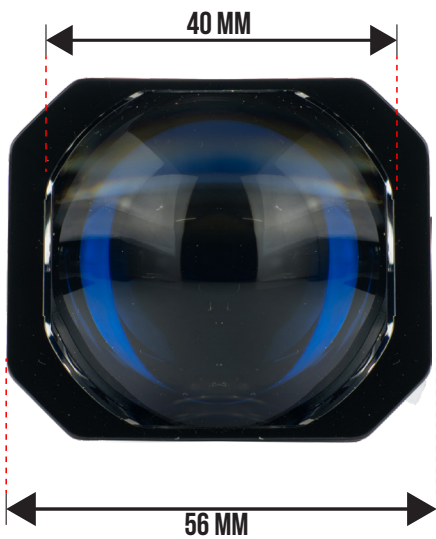

KUN

HELIOS PX90

1 TAHUN GARANSI

SIZE	COLOR TEMPERATURE	VOLTAGE	POWER	LED
3.0 inch	6000K	DC 9-16V	Low Beam 2 x 80 W High Beam 2 x 90 W	3570-CSP 6-Core 2 x 5050-CSP 1-Core
ILLUMINANCE	DRIVE	HEAT DISSIPATION	TANGENT	
About 2 x 6.300 Lm (5 m)	Internal Driver	Copper Heatsink Turbo Fan	Flat Cut-Off	

MX15

1 TAHUN GARANSI

SIZE	COLOR TEMPERATURE	VOLTAGE	POWER	LED
1.5 inch	6000K	DC 9 -16 V	Low Beam 35 W High Beam 45 W	3570-CSP 6-Core
ILLUMINANCE	DRIVE	HEAT DISSIPATION	TANGENT	
About 2 x 2.500 Lm (5 m)	Internal Driver	Turbo Fan	Flat Cut-Off	