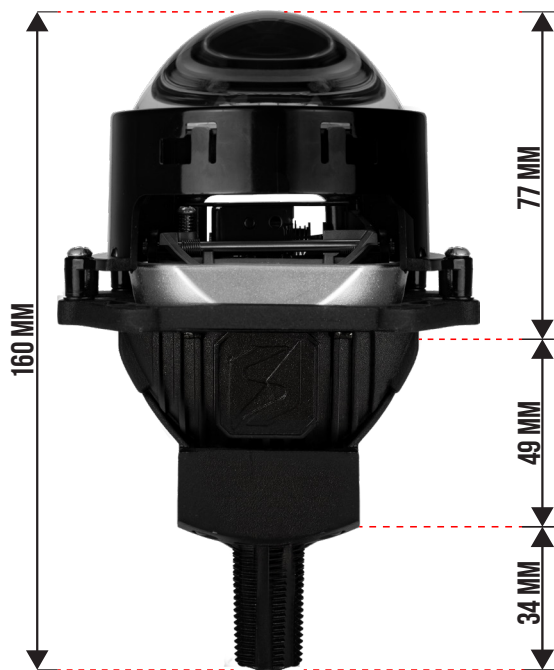

1 TAHUN GARANSI