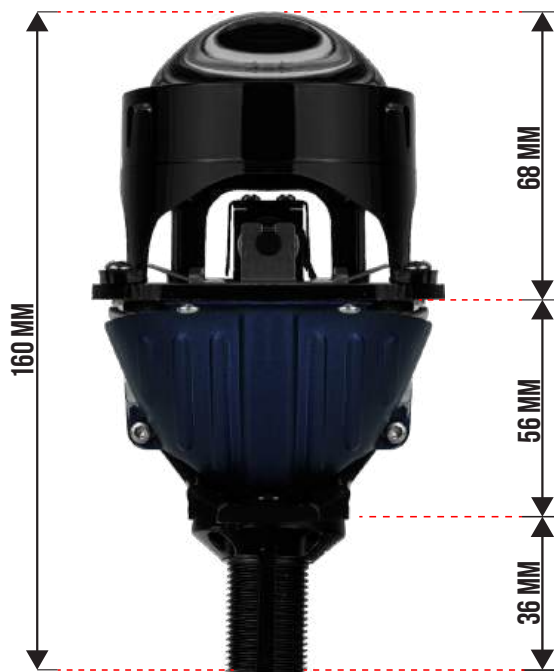

GEN-2 LAST EDITION

1 TAHUN GARANSI

SIZE	COLOR TEMPERATURE	VOLTAGE	POWER	LED
2.5 inch	6500K	DC 9-16 V	Low Beam 50 W High Beam 60 W	4575-CSP 6-Core
ILLUMINANCE		DRIVE	HEAT DISSIPATION	TANGENT
About 4.800 Lm (5 m)		External Driver	Turbo Fan	Flat Cut-Off

GEN-2 LAST EDITION

1 TAHUN GARANSI

SIZE	COLOR TEMPERATURE	VOLTAGE	POWER	LED
3.0 inch	6500K	DC 9-16 V	Low Beam 50 W High Beam 60 W	4575-CSP 6-Core
ILLUMINANCE		DRIVE	HEAT DISSIPATION	TANGENT
About 4.800 Lm (5 m)		External Driver	Turbo Fan	Flat Cut-Off

P5565

1 TAHUN GARANSI

SIZE	COLOR TEMPERATURE	VOLTAGE	POWER	LED
2.5 inch	6000K	DC 9 -16 V	Low Beam 55 W High Beam 65 W	3570-CSP 12-Core
ILLUMINANCE	DRIVE	HEAT DISSIPATION	TANGENT	
About 4.000 Lm (5 m)	Internal Driver	Turbo Fan	Flat Cut-Off	

MX15

1 TAHUN GARANSI

SIZE	COLOR TEMPERATURE	VOLTAGE	POWER	LED
1.5 inch	6000K	DC 9 -16 V	Low Beam 35 W High Beam 45 W	3570-CSP 6-Core
ILLUMINANCE	DRIVE	HEAT DISSIPATION	TANGENT	
About 2 x 2.500 Lm (5 m)	Internal Driver	Turbo Fan	Flat Cut-Off	