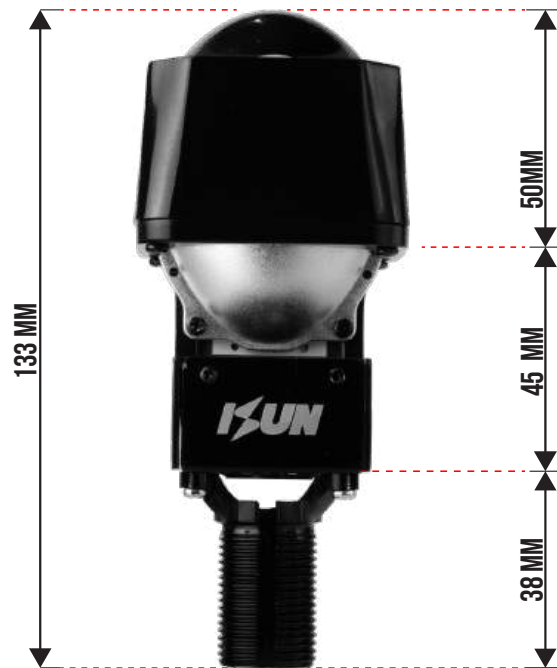

SIZE	COLOR TEMPERATURE	VOLTAGE	POWER	LED
1.5 inch	6000K	DC 9 -16 V	Low Beam 35 W High Beam 45 W	3570-CSP 6-Core
ILLUMINANCE	DRIVE	HEAT DISSIPATION	TANGENT	
About 2 x 2.500 Lm (5 m)	Internal Driver	Turbo Fan	Flat Cut-Off