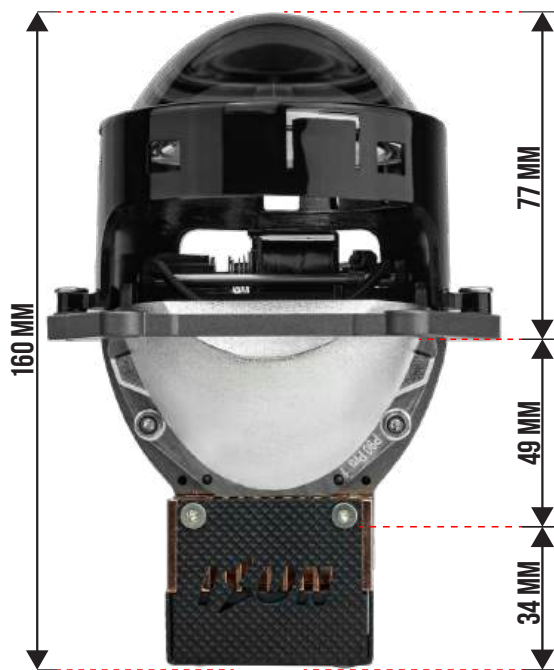

P5565

1 TAHUN GARANSI

SIZE	COLOR TEMPERATURE	VOLTAGE	POWER	LED
2.5 inch	6000K	DC 9 -16 V	Low Beam 55 W High Beam 65 W	3570-CSP 12-Core
ILLUMINANCE	DRIVE	HEAT DISSIPATION	TANGENT	
About 4.000 Lm (5 m)	Internal Driver	Turbo Fan	Flat Cut-Off	

HELIOS PX90

1 TAHUN GARANSI

SIZE	COLOR TEMPERATURE	VOLTAGE	POWER	LED
3.0 inch	6000K	DC 9-16V	Low Beam 2 x 80 W High Beam 2 x 90 W	3570-CSP 6-Core 2 x 5050-CSP 1-Core
ILLUMINANCE	DRIVE	HEAT DISSIPATION	TANGENT	
About 2 x 6.300 Lm (5 m)	Internal Driver	Copper Heatsink Turbo Fan	Flat Cut-Off	

MX15

1 TAHUN GARANSI

SIZE	COLOR TEMPERATURE	VOLTAGE	POWER	LED
1.5 inch	6000K	DC 9 -16 V	Low Beam 35 W High Beam 45 W	3570-CSP 6-Core
ILLUMINANCE	DRIVE	HEAT DISSIPATION	TANGENT	
About 2 x 2.500 Lm (5 m)	Internal Driver	Turbo Fan	Flat Cut-Off	