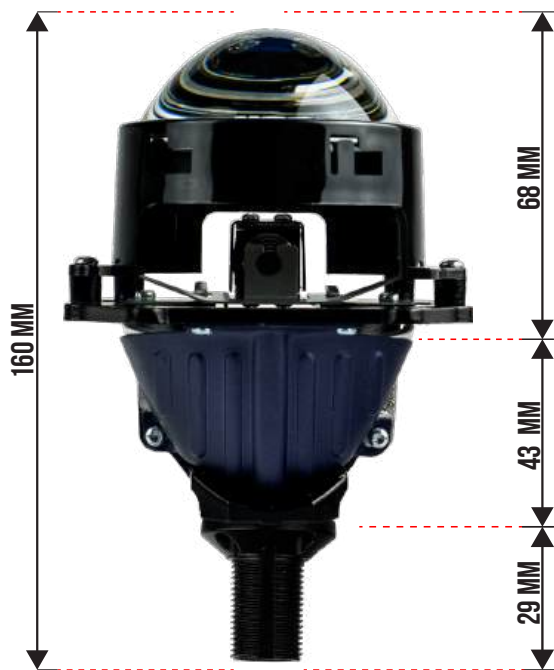

GEN-2 LAST EDITION

1 TAHUN GARANSI

SIZE	COLOR TEMPERATURE	VOLTAGE	POWER	LED
2.5 inch	6500K	DC 9-16 V	Low Beam 50 W High Beam 60 W	4575-CSP 6-Core
ILLUMINANCE		DRIVE	HEAT DISSIPATION	TANGENT
About 4.800 Lm (5 m)		External Driver	Turbo Fan	Flat Cut-Off

GEN-2 LAST EDITION

1 TAHUN GARANSI

SIZE	COLOR TEMPERATURE	VOLTAGE	POWER	LED
3.0 inch	6500K	DC 9-16 V	Low Beam 50 W High Beam 60 W	4575-CSP 6-Core
ILLUMINANCE		DRIVE	HEAT DISSIPATION	TANGENT
About 4.800 Lm (5 m)		External Driver	Turbo Fan	Flat Cut-Off

P5565

1 TAHUN GARANSI

SIZE	COLOR TEMPERATURE	VOLTAGE	POWER	LED
2.5 inch	6000K	DC 9 -16 V	Low Beam 55 W High Beam 65 W	3570-CSP 12-Core
ILLUMINANCE	DRIVE	HEAT DISSIPATION	TANGENT	
About 4.000 Lm (5 m)	Internal Driver	Turbo Fan	Flat Cut-Off	

MX15

1 TAHUN GARANSI

SIZE	COLOR TEMPERATURE	VOLTAGE	POWER	LED
1.5 inch	6000K	DC 9 -16 V	Low Beam 35 W High Beam 45 W	3570-CSP 6-Core
ILLUMINANCE	DRIVE	HEAT DISSIPATION	TANGENT	
About 2 x 2.500 Lm (5 m)	Internal Driver	Turbo Fan	Flat Cut-Off	