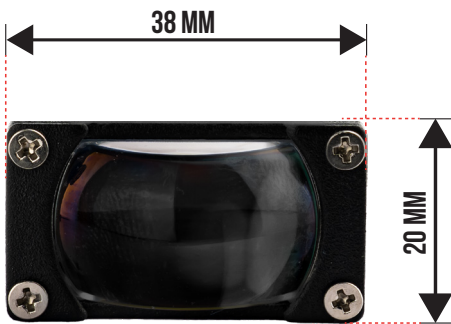

KUN

MPD 2 MAX

1 TAHUN GARANSI

SIZE	COLOR TEMPERATURE	VOLTAGE	POWER	LED
∅ 35 mm x 60 mm	3000K & 6000K 6000K & 6000K	DC 9-80 V	Low Beam 2 x 35 W High Beam 2 x 35 W	3570-CSP 6-Core
ILLUMINANCE	DRIVE	HEAT DISSIPATION	OUTPUT MODE	
About 2 x 1.500 Lm (5 m)	External Driver	Turbo Fan	Low Beam, High Beam, D3	

MPX 1 PRO

1 TAHUN GARANSI

SIZE	COLOR TEMPERATURE	VOLTAGE	POWER	LED
32 mm x 32 mm x 55 mm	3000K & 6000K 6000K & 6000K	DC 9-80 V	Low Beam 2 X 30 W High Beam 2 X 30 W	3570-CSP 6-Core
ILLUMINANCE	DRIVE	HEAT DISSIPATION	OUTPUT MODE	
About 2 x 1.200 Lm (5 m)	External Driver	Turbo fan	Low Beam, High Beam, D3	

ISUN

MPT 1

1 TAHUN GARANSI

SIZE	COLOR TEMPERATURE	VOLTAGE	POWER	LED
38 mm x 20 mm x 60 mm	3000K & 6000K 6000K & 6000K	DC 9-80 V	Low Beam 30 W High Beam 30 W	3570-CSP 6-Core
ILLUMINANCE	DRIVE	HEAT DISSIPATION	OUTPUT MODE	
About 1.500 Lm (5 m)	External Driver	Turbo Fan	Low Beam, High Beam, D3	

IUN

EXB 1

1 TAHUN GARANSI

SIZE	COLOR TEMPERATURE	VOLTAGE	POWER	LED
47 mm x 35 mm x 81 mm	6000K	DC 9-16 V	Low Beam 2 x 60W High Beam 2 x 60W	3570- CSP 6-Core Customized Eclipse Laser CHIP
ILLUMINANCE	DRIVE	HEAT DISSIPATION	OUTPUT MODE	
About 2 x 4.700 Lm (5 m)	External Driver	Copper Airflow Turbo fan	Flat Cut-Off Eclipse Laser Spot Beam	