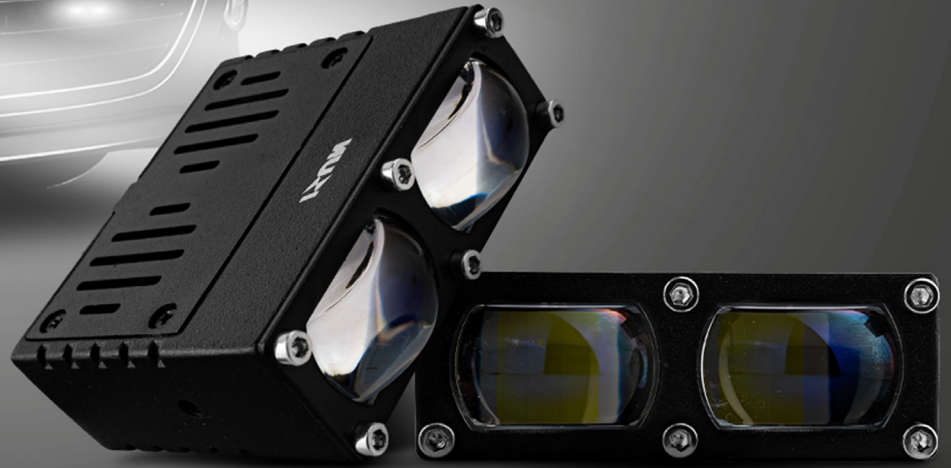

IXUN

MPT 2

1 TAHUN GARANSI

SIZE	COLOR TEMPERATURE	VOLTAGE	POWER	LED
73 mm x 20 mm x 60 mm	3000K & 6000K 6000K & 6000K	DC 9-80 V	Low Beam 40 W High Beam 40 W	2 x 3570-CSP 6-Core
ILLUMINANCE	DRIVE	HEAT DISSIPATION	OUTPUT MODE	
About 1.800 Lm (5 m)	External Driver	Dual Turbo Fan	Low Beam, High Beam, D3