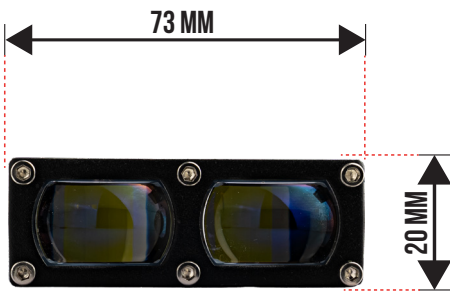

IUN

EXB 1

1 TAHUN GARANSI

SIZE	COLOR TEMPERATURE	VOLTAGE	POWER	LED
47 mm x 35 mm x 81 mm	6000K	DC 9-16 V	Low Beam 2 x 60W High Beam 2 x 60W	3570- CSP 6-Core Customized Eclipse Laser CHIP
ILLUMINANCE	DRIVE	HEAT DISSIPATION	OUTPUT MODE	
About 2 x 4.700 Lm (5 m)	External Driver	Copper Airflow Turbo fan	Flat Cut-Off Eclipse Laser Spot Beam	

IUN

LGS 2

1 TAHUN GARANSI

SIZE	COLOR TEMPERATURE	VOLTAGE	POWER	LED
70 mm x 39 mm x 70 mm	3000K & 6000K 6000K & 6000K	DC 9-80 V	Low Beam 25 W High Beam 25 W	2 x 3570-CSP 6-Core
ILLUMINANCE	DRIVE	HEAT DISSIPATION	OUTPUT MODE	
About 1.500 Lm (5 m)	Internal Driver	Aviation Alloy	Low Beam, High Beam, D3	

MPU 2

1 TAHUN GARANSI

SIZE	COLOR TEMPERATURE	VOLTAGE	POWER	LED
61 mm x 34 mm x 62 mm	3000K & 6000K 6000K & 6000K	DC 9-80 V	Low Beam 2 x 45 W High Beam 2 x 45 W	2 x 3570-CSP 6-Core
ILLUMINANCE	DRIVE	HEAT DISSIPATION	OUTPUT MODE	
About 2 x 2.000 Lm (5 m)	External Driver	Big Turbo Fan	Low Beam, High Beam, D3	

IXUN

MPT 2

1 TAHUN GARANSI

SIZE	COLOR TEMPERATURE	VOLTAGE	POWER	LED
73 mm x 20 mm x 60 mm	3000K & 6000K 6000K & 6000K	DC 9-80 V	Low Beam 40 W High Beam 40 W	2 x 3570-CSP 6-Core
ILLUMINANCE	DRIVE	HEAT DISSIPATION	OUTPUT MODE	
About 1.800 Lm (5 m)	External Driver	Dual Turbo Fan	Low Beam, High Beam, D3	