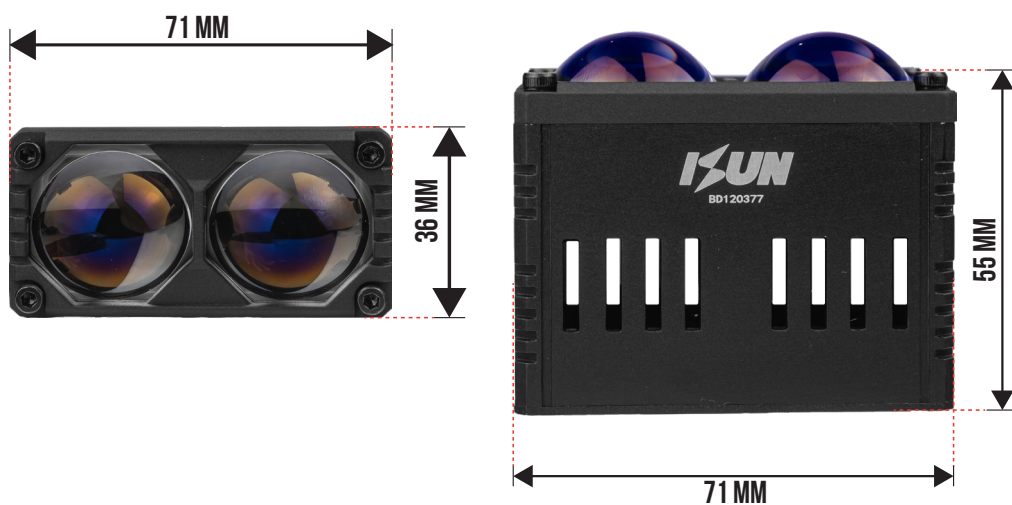

KUN

MPX 2

1 TAHUN GARANSI

SIZE	COLOR TEMPERATURE	VOLTAGE	POWER	LED
71 mm x 36 mm x 55 mm	6000K & 3000K	DC 9-80 V	Low Beam 45 W High Beam 45 W	2 x 3570-CSP 6-Core
ILLUMINANCE	DRIVE	HEAT DISSIPATION	OUTPUT MODE	
About 3.000 Lm (5 m)	External Driver	Dual Turbo fan	Low Beam, High Beam, D3