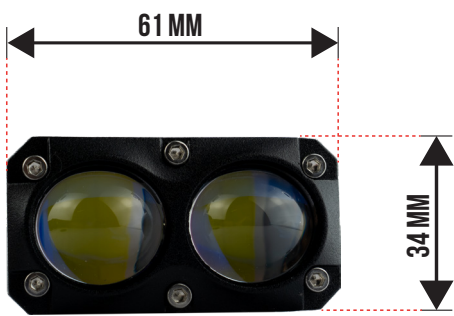

KUN

MPD 2 MAX

1 TAHUN GARANSI

SIZE	COLOR TEMPERATURE	VOLTAGE	POWER	LED
∅ 35 mm x 60 mm	3000K & 6000K 6000K & 6000K	DC 9-80 V	Low Beam 2 x 35 W High Beam 2 x 35 W	3570-CSP 6-Core
ILLUMINANCE	DRIVE	HEAT DISSIPATION	OUTPUT MODE	
About 2 x 1.500 Lm (5 m)	External Driver	Turbo Fan	Low Beam, High Beam, D3	

IUN

EXB 1

1 TAHUN GARANSI

SIZE	COLOR TEMPERATURE	VOLTAGE	POWER	LED
47 mm x 35 mm x 81 mm	6000K	DC 9-16 V	Low Beam 2 x 60W High Beam 2 x 60W	3570- CSP 6-Core Customized Eclipse Laser CHIP
ILLUMINANCE	DRIVE	HEAT DISSIPATION	OUTPUT MODE	
About 2 x 4.700 Lm (5 m)	External Driver	Copper Airflow Turbo fan	Flat Cut-Off Eclipse Laser Spot Beam	

IUN

LGS 2

1 TAHUN GARANSI

SIZE	COLOR TEMPERATURE	VOLTAGE	POWER	LED
70 mm x 39 mm x 70 mm	3000K & 6000K 6000K & 6000K	DC 9-80 V	Low Beam 25 W High Beam 25 W	2 x 3570-CSP 6-Core
ILLUMINANCE	DRIVE	HEAT DISSIPATION	OUTPUT MODE	
About 1.500 Lm (5 m)	Internal Driver	Aviation Alloy	Low Beam, High Beam, D3	

MPU 2

1 TAHUN GARANSI

SIZE	COLOR TEMPERATURE	VOLTAGE	POWER	LED
61 mm x 34 mm x 62 mm	3000K & 6000K 6000K & 6000K	DC 9-80 V	Low Beam 2 x 45 W High Beam 2 x 45 W	2 x 3570-CSP 6-Core
ILLUMINANCE	DRIVE	HEAT DISSIPATION	OUTPUT MODE	
About 2 x 2.000 Lm (5 m)	External Driver	Big Turbo Fan	Low Beam, High Beam, D3	