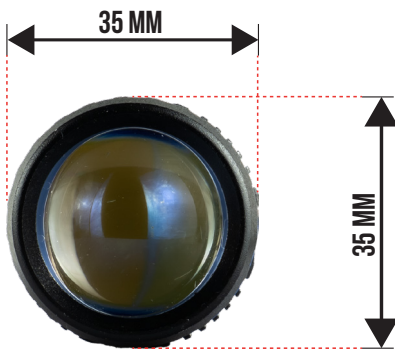

KUN

MPD 2 MAX

1 TAHUN GARANSI

SIZE	COLOR TEMPERATURE	VOLTAGE	POWER	LED
∅ 35 mm x 60 mm	3000K & 6000K 6000K & 6000K	DC 9-80 V	Low Beam 2 x 35 W High Beam 2 x 35 W	3570-CSP 6-Core
ILLUMINANCE	DRIVE	HEAT DISSIPATION	OUTPUT MODE	
About 2 x 1.500 Lm (5 m)	External Driver	Turbo Fan	Low Beam, High Beam, D3	

MPX 1 PRO

1 TAHUN GARANSI

SIZE	COLOR TEMPERATURE	VOLTAGE	POWER	LED
32 mm x 32 mm x 55 mm	3000K & 6000K 6000K & 6000K	DC 9-80 V	Low Beam 2 X 30 W High Beam 2 X 30 W	3570-CSP 6-Core
ILLUMINANCE	DRIVE	HEAT DISSIPATION	OUTPUT MODE	
About 2 x 1.200 Lm (5 m)	External Driver	Turbo fan	Low Beam, High Beam, D3	

ISUN

MPT 1

1 TAHUN GARANSI

SIZE	COLOR TEMPERATURE	VOLTAGE	POWER	LED
38 mm x 20 mm x 60 mm	3000K & 6000K 6000K & 6000K	DC 9-80 V	Low Beam 30 W High Beam 30 W	3570-CSP 6-Core
ILLUMINANCE	DRIVE	HEAT DISSIPATION	OUTPUT MODE	
About 1.500 Lm (5 m)	External Driver	Turbo Fan	Low Beam, High Beam, D3	

1 TAHUN GARANSI

SIZE	COLOR TEMPERATURE	VOLTAGE	POWER	LED
107 mm x 20 mm x 60 mm	3000K & 6000K 6000K & 6000K	DC 9-80 V	Low Beam 60 W High Beam 60 W	3 x 3570-CSP 6-Core
ILLUMINANCE	DRIVE	HEAT DISSIPATION	OUTPUT MODE	
About 2.800 Lm (5 m)	External Driver	Triple Turbo Fan	Low Beam, High Beam, D3	