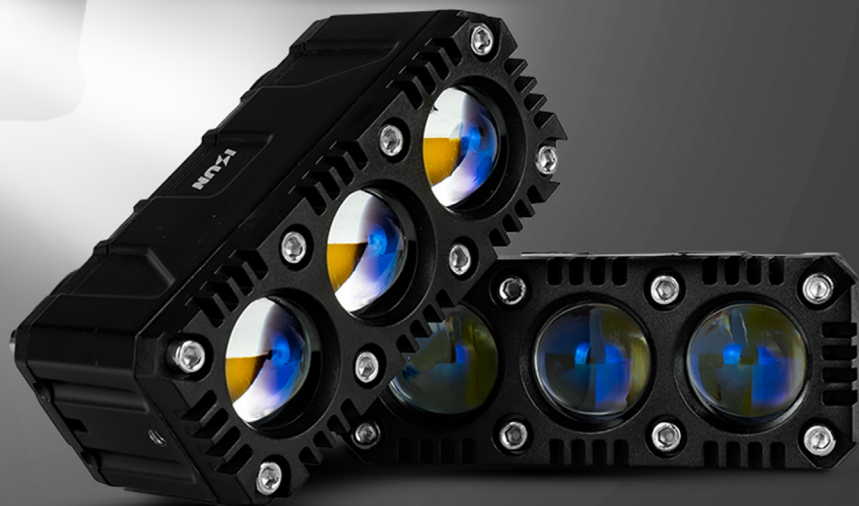

LGS 3

1 TAHUN GARANSI