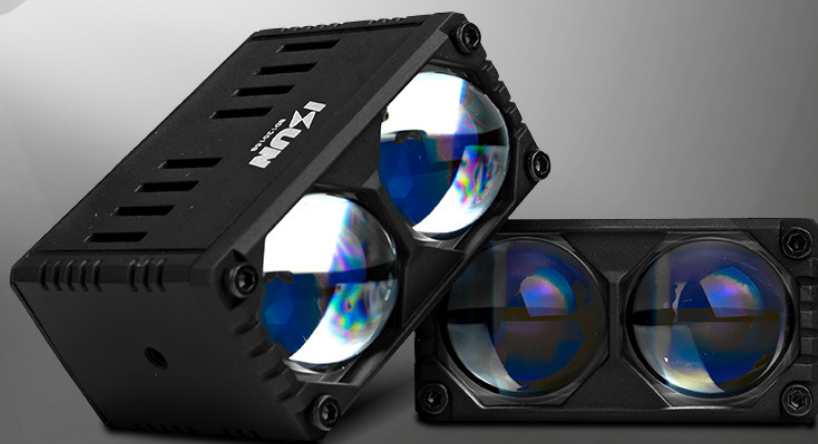

KUN

MPX 2

1 TAHUN GARANSI

SIZE	COLOR TEMPERATURE	VOLTAGE	POWER	LED
71 mm x 36 mm x 55 mm	6000K & 3000K	DC 9-80 V	Low Beam 45 W High Beam 45 W	2 x 3570-CSP 6-Core
ILLUMINANCE	DRIVE	HEAT DISSIPATION	OUTPUT MODE	
About 3.000 Lm (5 m)	External Driver	Dual Turbo fan	Low Beam, High Beam, D3