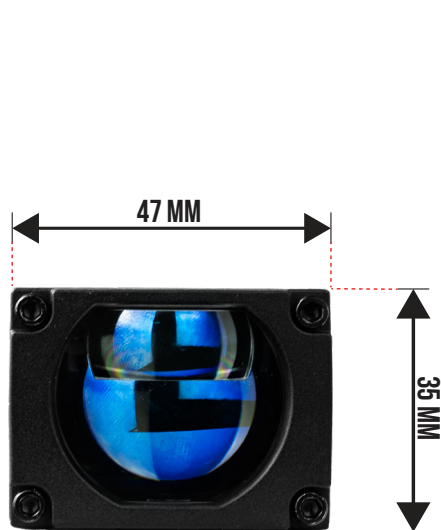

KUN

MPD 2 MAX

1 TAHUN GARANSI

SIZE	COLOR TEMPERATURE	VOLTAGE	POWER	LED
∅ 35 mm x 60 mm	3000K & 6000K 6000K & 6000K	DC 9-80 V	Low Beam 2 x 35 W High Beam 2 x 35 W	3570-CSP 6-Core
ILLUMINANCE	DRIVE	HEAT DISSIPATION	OUTPUT MODE	
About 2 x 1.500 Lm (5 m)	External Driver	Turbo Fan	Low Beam, High Beam, D3	

MPX 1 PRO

1 TAHUN GARANSI

SIZE	COLOR TEMPERATURE	VOLTAGE	POWER	LED
32 mm x 32 mm x 55 mm	3000K & 6000K 6000K & 6000K	DC 9-80 V	Low Beam 2 X 30 W High Beam 2 X 30 W	3570-CSP 6-Core
ILLUMINANCE	DRIVE	HEAT DISSIPATION	OUTPUT MODE	
About 2 x 1.200 Lm (5 m)	External Driver	Turbo fan	Low Beam, High Beam, D3	

ISUN

MPT 1

1 TAHUN GARANSI

SIZE	COLOR TEMPERATURE	VOLTAGE	POWER	LED
38 mm x 20 mm x 60 mm	3000K & 6000K 6000K & 6000K	DC 9-80 V	Low Beam 30 W High Beam 30 W	3570-CSP 6-Core
ILLUMINANCE	DRIVE	HEAT DISSIPATION	OUTPUT MODE	
About 1.500 Lm (5 m)	External Driver	Turbo Fan	Low Beam, High Beam, D3	

IUN

EXB 1

1 TAHUN GARANSI

SIZE	COLOR TEMPERATURE	VOLTAGE	POWER	LED
47 mm x 35 mm x 81 mm	6000K	DC 9-16 V	Low Beam 2 x 60W High Beam 2 x 60W	3570- CSP 6-Core Customized Eclipse Laser CHIP
ILLUMINANCE	DRIVE	HEAT DISSIPATION	OUTPUT MODE	
About 2 x 4.700 Lm (5 m)	External Driver	Copper Airflow Turbo fan	Flat Cut-Off Eclipse Laser Spot Beam	