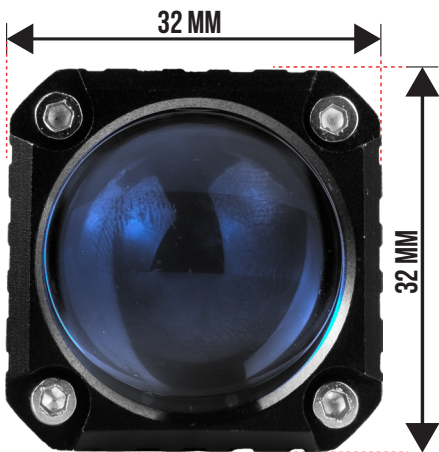

KUN

MPD 2 MAX

1 TAHUN GARANSI

SIZE	COLOR TEMPERATURE	VOLTAGE	POWER	LED
∅ 35 mm x 60 mm	3000K & 6000K 6000K & 6000K	DC 9-80 V	Low Beam 2 x 35 W High Beam 2 x 35 W	3570-CSP 6-Core
ILLUMINANCE	DRIVE	HEAT DISSIPATION	OUTPUT MODE	
About 2 x 1.500 Lm (5 m)	External Driver	Turbo Fan	Low Beam, High Beam, D3	

MPX 1 PRO

1 TAHUN GARANSI

SIZE	COLOR TEMPERATURE	VOLTAGE	POWER	LED
32 mm x 32 mm x 55 mm	3000K & 6000K 6000K & 6000K	DC 9-80 V	Low Beam 2 X 30 W High Beam 2 X 30 W	3570-CSP 6-Core
ILLUMINANCE	DRIVE	HEAT DISSIPATION	OUTPUT MODE	
About 2 x 1.200 Lm (5 m)	External Driver	Turbo fan	Low Beam, High Beam, D3	

ISUN

MPT 1

1 TAHUN GARANSI

SIZE	COLOR TEMPERATURE	VOLTAGE	POWER	LED
38 mm x 20 mm x 60 mm	3000K & 6000K 6000K & 6000K	DC 9-80 V	Low Beam 30 W High Beam 30 W	3570-CSP 6-Core
ILLUMINANCE	DRIVE	HEAT DISSIPATION	OUTPUT MODE	
About 1.500 Lm (5 m)	External Driver	Turbo Fan	Low Beam, High Beam, D3	

IUN

EXB 1

1 TAHUN GARANSI

SIZE	COLOR TEMPERATURE	VOLTAGE	POWER	LED
47 mm x 35 mm x 81 mm	6000K	DC 9-16 V	Low Beam 2 x 60W High Beam 2 x 60W	3570- CSP 6-Core Customized Eclipse Laser CHIP
ILLUMINANCE	DRIVE	HEAT DISSIPATION	OUTPUT MODE	
About 2 x 4.700 Lm (5 m)	External Driver	Copper Airflow Turbo fan	Flat Cut-Off Eclipse Laser Spot Beam	