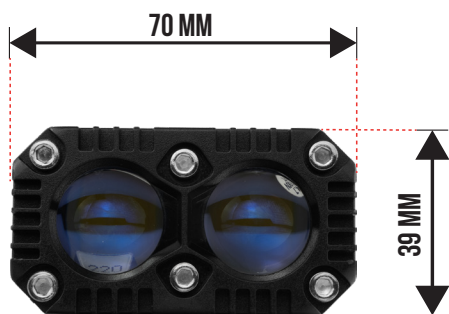

KUN

MPD 2 MAX

1 TAHUN GARANSI

SIZE	COLOR TEMPERATURE	VOLTAGE	POWER	LED
∅ 35 mm x 60 mm	3000K & 6000K 6000K & 6000K	DC 9-80 V	Low Beam 2 x 35 W High Beam 2 x 35 W	3570-CSP 6-Core
ILLUMINANCE	DRIVE	HEAT DISSIPATION	OUTPUT MODE	
About 2 x 1.500 Lm (5 m)	External Driver	Turbo Fan	Low Beam, High Beam, D3	

MPX 1 PRO

1 TAHUN GARANSI

SIZE	COLOR TEMPERATURE	VOLTAGE	POWER	LED
32 mm x 32 mm x 55 mm	3000K & 6000K 6000K & 6000K	DC 9-80 V	Low Beam 2 X 30 W High Beam 2 X 30 W	3570-CSP 6-Core
ILLUMINANCE	DRIVE	HEAT DISSIPATION	OUTPUT MODE	
About 2 x 1.200 Lm (5 m)	External Driver	Turbo fan	Low Beam, High Beam, D3	

IUN

EXB 1

1 TAHUN GARANSI

SIZE	COLOR TEMPERATURE	VOLTAGE	POWER	LED
47 mm x 35 mm x 81 mm	6000K	DC 9-16 V	Low Beam 2 x 60W High Beam 2 x 60W	3570- CSP 6-Core Customized Eclipse Laser CHIP
ILLUMINANCE	DRIVE	HEAT DISSIPATION	OUTPUT MODE	
About 2 x 4.700 Lm (5 m)	External Driver	Copper Airflow Turbo fan	Flat Cut-Off Eclipse Laser Spot Beam	

IUN

LGS 2

1 TAHUN GARANSI

SIZE	COLOR TEMPERATURE	VOLTAGE	POWER	LED
70 mm x 39 mm x 70 mm	3000K & 6000K 6000K & 6000K	DC 9-80 V	Low Beam 25 W High Beam 25 W	2 x 3570-CSP 6-Core
ILLUMINANCE	DRIVE	HEAT DISSIPATION	OUTPUT MODE	
About 1.500 Lm (5 m)	Internal Driver	Aviation Alloy	Low Beam, High Beam, D3	