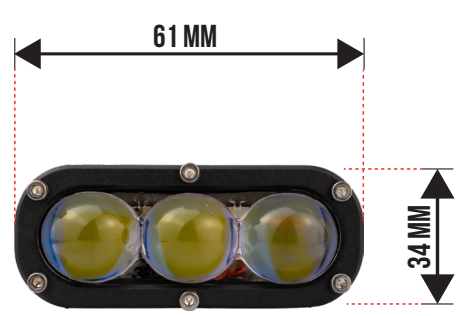

LGS 3

1 TAHUN GARANSI

SIZE	COLOR TEMPERATURE	VOLTAGE	POWER	LED
102 mm x 39 mm x 55 mm	3000K & 6000K 6000K & 6000K	DC 9-80 V	Low Beam 40 W High Beam 40 W	3 x 3570-CSP 6-Core
ILLUMINANCE	DRIVE	HEAT DISSIPATION	OUTPUT MODE	
About 2.500 Lm (5 m)	External Driver	Dual Turbo Fan	Low Beam, High Beam, D3	

MPU 3

1 TAHUN GARANSI

SIZE	COLOR TEMPERATURE	VOLTAGE	POWER	LED
61 mm x 34 mm x 62 mm	3000K & 6000K 6000K & 6000K	DC 9-80 V	Low Beam 2 x 60 W High Beam 2 x 60 W	3 x 3570-CSP 6-Core
ILLUMINANCE	DRIVE	HEAT DISSIPATION	OUTPUT MODE	
About 2 x 2.800 Lm (5 m)	External Driver	Big Turbo Fan	Low Beam, High Beam	