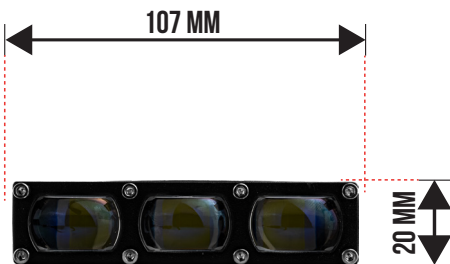

1 TAHUN GARANSI

SIZE	COLOR TEMPERATURE	VOLTAGE	POWER	LED
107 mm x 20 mm x 60 mm	3000K & 6000K 6000K & 6000K	DC 9-80 V	Low Beam 60 W High Beam 60 W	3 x 3570-CSP 6-Core
ILLUMINANCE	DRIVE	HEAT DISSIPATION	OUTPUT MODE	
About 2.800 Lm (5 m)	External Driver	Triple Turbo Fan	Low Beam, High Beam, D3