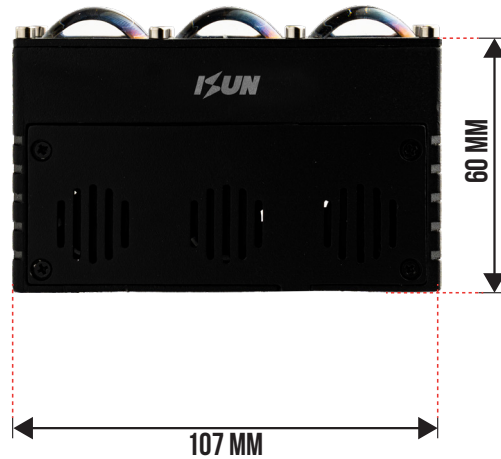

KUN

MPD 2 MAX

1 TAHUN GARANSI

SIZE	COLOR TEMPERATURE	VOLTAGE	POWER	LED
∅ 35 mm x 60 mm	3000K & 6000K 6000K & 6000K	DC 9-80 V	Low Beam 2 x 35 W High Beam 2 x 35 W	3570-CSP 6-Core
ILLUMINANCE	DRIVE	HEAT DISSIPATION	OUTPUT MODE	
About 2 x 1.500 Lm (5 m)	External Driver	Turbo Fan	Low Beam, High Beam, D3	

LGS 3

1 TAHUN GARANSI

SIZE	COLOR TEMPERATURE	VOLTAGE	POWER	LED
102 mm x 39 mm x 55 mm	3000K & 6000K 6000K & 6000K	DC 9-80 V	Low Beam 40 W High Beam 40 W	3 x 3570-CSP 6-Core
ILLUMINANCE	DRIVE	HEAT DISSIPATION	OUTPUT MODE	
About 2.500 Lm (5 m)	External Driver	Dual Turbo Fan	Low Beam, High Beam, D3	

MPU 3

1 TAHUN GARANSI

SIZE	COLOR TEMPERATURE	VOLTAGE	POWER	LED
61 mm x 34 mm x 62 mm	3000K & 6000K 6000K & 6000K	DC 9-80 V	Low Beam 2 x 60 W High Beam 2 x 60 W	3 x 3570-CSP 6-Core
ILLUMINANCE	DRIVE	HEAT DISSIPATION	OUTPUT MODE	
About 2 x 2.800 Lm (5 m)	External Driver	Big Turbo Fan	Low Beam, High Beam	

1 TAHUN GARANSI

SIZE	COLOR TEMPERATURE	VOLTAGE	POWER	LED
107 mm x 20 mm x 60 mm	3000K & 6000K 6000K & 6000K	DC 9-80 V	Low Beam 60 W High Beam 60 W	3 x 3570-CSP 6-Core
ILLUMINANCE	DRIVE	HEAT DISSIPATION	OUTPUT MODE	
About 2.800 Lm (5 m)	External Driver	Triple Turbo Fan	Low Beam, High Beam, D3	