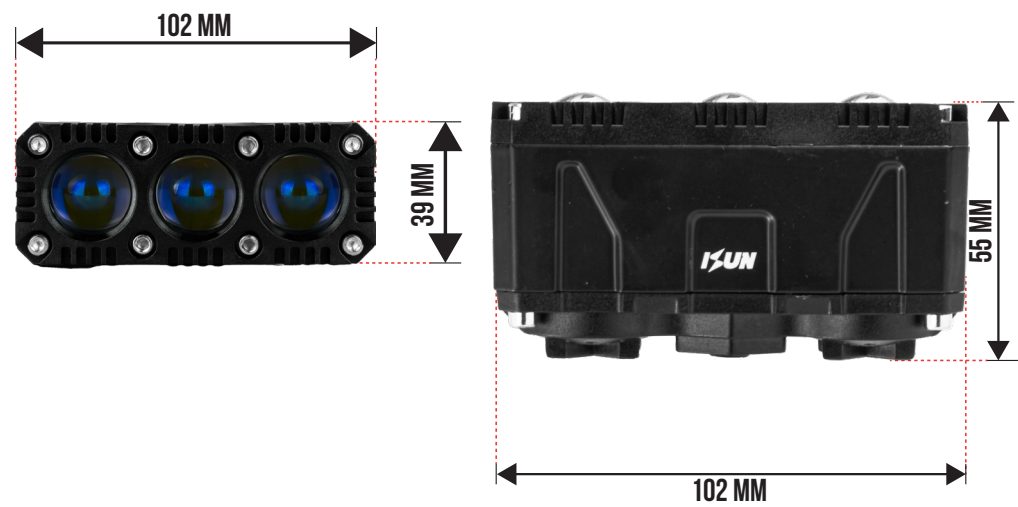

KUN

MPD 2 MAX

1 TAHUN GARANSI

SIZE	COLOR TEMPERATURE	VOLTAGE	POWER	LED
∅ 35 mm x 60 mm	3000K & 6000K 6000K & 6000K	DC 9-80 V	Low Beam 2 x 35 W High Beam 2 x 35 W	3570-CSP 6-Core
ILLUMINANCE	DRIVE	HEAT DISSIPATION	OUTPUT MODE	
About 2 x 1.500 Lm (5 m)	External Driver	Turbo Fan	Low Beam, High Beam, D3	

LGS 3

1 TAHUN GARANSI

SIZE	COLOR TEMPERATURE	VOLTAGE	POWER	LED
102 mm x 39 mm x 55 mm	3000K & 6000K 6000K & 6000K	DC 9-80 V	Low Beam 40 W High Beam 40 W	3 x 3570-CSP 6-Core
ILLUMINANCE	DRIVE	HEAT DISSIPATION	OUTPUT MODE	
About 2.500 Lm (5 m)	External Driver	Dual Turbo Fan	Low Beam, High Beam, D3	