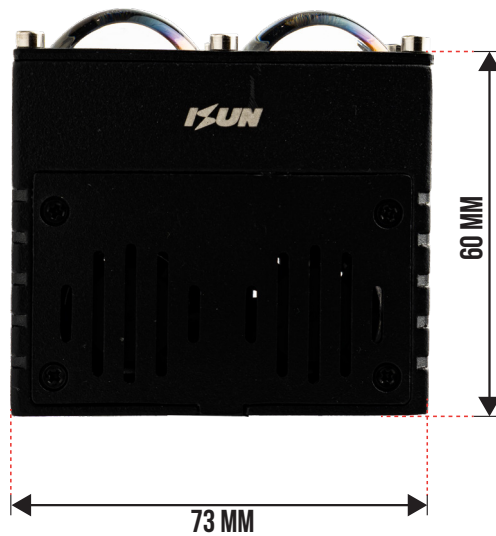

KUN

MPD 2 MAX

1 TAHUN GARANSI

SIZE	COLOR TEMPERATURE	VOLTAGE	POWER	LED
∅ 35 mm x 60 mm	3000K & 6000K 6000K & 6000K	DC 9-80 V	Low Beam 2 x 35 W High Beam 2 x 35 W	3570-CSP 6-Core
ILLUMINANCE	DRIVE	HEAT DISSIPATION	OUTPUT MODE	
About 2 x 1.500 Lm (5 m)	External Driver	Turbo Fan	Low Beam, High Beam, D3	

MPU 2

1 TAHUN GARANSI

SIZE	COLOR TEMPERATURE	VOLTAGE	POWER	LED
61 mm x 34 mm x 62 mm	3000K & 6000K 6000K & 6000K	DC 9-80 V	Low Beam 2 x 45 W High Beam 2 x 45 W	2 x 3570-CSP 6-Core
ILLUMINANCE	DRIVE	HEAT DISSIPATION	OUTPUT MODE	
About 2 x 2.000 Lm (5 m)	External Driver	Big Turbo Fan	Low Beam, High Beam, D3	

IXUN

MPT 2

1 TAHUN GARANSI

SIZE	COLOR TEMPERATURE	VOLTAGE	POWER	LED
73 mm x 20 mm x 60 mm	3000K & 6000K 6000K & 6000K	DC 9-80 V	Low Beam 40 W High Beam 40 W	2 x 3570-CSP 6-Core
ILLUMINANCE	DRIVE	HEAT DISSIPATION	OUTPUT MODE	
About 1.800 Lm (5 m)	External Driver	Dual Turbo Fan	Low Beam, High Beam, D3	

1 TAHUN GARANSI

SIZE	COLOR TEMPERATURE	VOLTAGE	POWER	LED
107 mm x 20 mm x 60 mm	3000K & 6000K 6000K & 6000K	DC 9-80 V	Low Beam 60 W High Beam 60 W	3 x 3570-CSP 6-Core
ILLUMINANCE	DRIVE	HEAT DISSIPATION	OUTPUT MODE	
About 2.800 Lm (5 m)	External Driver	Triple Turbo Fan	Low Beam, High Beam, D3	