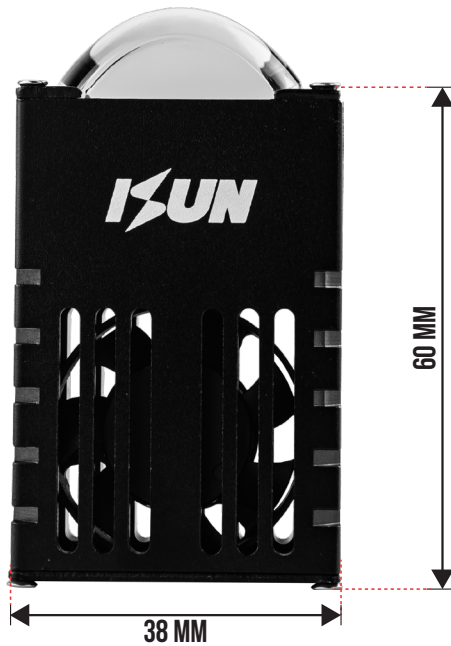

KUN

MPD 2 MAX

1 TAHUN GARANSI

SIZE	COLOR TEMPERATURE	VOLTAGE	POWER	LED
∅ 35 mm x 60 mm	3000K & 6000K 6000K & 6000K	DC 9-80 V	Low Beam 2 x 35 W High Beam 2 x 35 W	3570-CSP 6-Core
ILLUMINANCE	DRIVE	HEAT DISSIPATION	OUTPUT MODE	
About 2 x 1.500 Lm (5 m)	External Driver	Turbo Fan	Low Beam, High Beam, D3	

MPX 1 PRO

1 TAHUN GARANSI

SIZE	COLOR TEMPERATURE	VOLTAGE	POWER	LED
32 mm x 32 mm x 55 mm	3000K & 6000K 6000K & 6000K	DC 9-80 V	Low Beam 2 X 30 W High Beam 2 X 30 W	3570-CSP 6-Core
ILLUMINANCE	DRIVE	HEAT DISSIPATION	OUTPUT MODE	
About 2 x 1.200 Lm (5 m)	External Driver	Turbo fan	Low Beam, High Beam, D3	

ISUN

MPT 1

1 TAHUN GARANSI

SIZE	COLOR TEMPERATURE	VOLTAGE	POWER	LED
38 mm x 20 mm x 60 mm	3000K & 6000K 6000K & 6000K	DC 9-80 V	Low Beam 30 W High Beam 30 W	3570-CSP 6-Core
ILLUMINANCE	DRIVE	HEAT DISSIPATION	OUTPUT MODE	
About 1.500 Lm (5 m)	External Driver	Turbo Fan	Low Beam, High Beam, D3	

IUN

EXB 1

1 TAHUN GARANSI

SIZE	COLOR TEMPERATURE	VOLTAGE	POWER	LED
47 mm x 35 mm x 81 mm	6000K	DC 9-16 V	Low Beam 2 x 60W High Beam 2 x 60W	3570- CSP 6-Core Customized Eclipse Laser CHIP
ILLUMINANCE	DRIVE	HEAT DISSIPATION	OUTPUT MODE	
About 2 x 4.700 Lm (5 m)	External Driver	Copper Airflow Turbo fan	Flat Cut-Off Eclipse Laser Spot Beam	