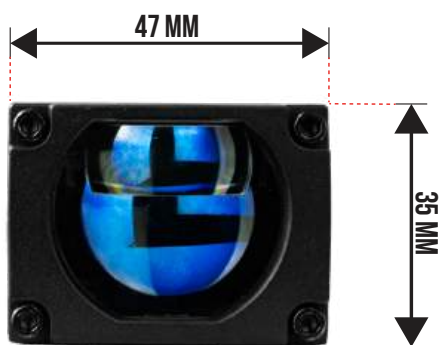

MPX 1 PRO

1 TAHUN GARANSI

SIZE	COLOR TEMPERATURE	VOLTAGE	POWER	LED
32 mm x 32 mm x 55 mm	3000K & 6000K 6000K & 6000K	DC 9-80 V	Low Beam 2 X 30 W High Beam 2 X 30 W	3570-CSP 6-Core
ILLUMINANCE	DRIVE	HEAT DISSIPATION	OUTPUT MODE	
About 2 x 1.200 Lm (5 m)	External Driver	Turbo fan	Low Beam, High Beam, D3	

IUN

MPT 1

1 TAHUN GARANSI

SIZE	COLOR TEMPERATURE	VOLTAGE	POWER	LED
38 mm x 20 mm x 60 mm	3000K & 6000K 6000K & 6000K	DC 9-80 V	Low Beam 30 W High Beam 30 W	3570-CSP 6-Core
ILLUMINANCE	DRIVE	HEAT DISSIPATION	OUTPUT MODE	
About 1.500 Lm (5 m)	External Driver	Turbo Fan	Low Beam, High Beam, D3	

EXB 1

1 TAHUN GARANSI

SIZE	COLOR TEMPERATURE	VOLTAGE	POWER	LED
47 mm x 35 mm x 81 mm	6000K	DC 9-16 V	Low Beam 2 x 60W High Beam 2 x 60W	3570- CSP 6-Core Customized Eclipse Laser CHIP
ILLUMINANCE	DRIVE	HEAT DISSIPATION	OUTPUT MODE	
About 2 x 4.700 Lm (5 m)	External Driver	Copper Airflow Turbo fan	Flat Cut-Off Eclipse Laser Spot Beam	

1 TAHUN GARANSI

SIZE	COLOR TEMPERATURE	VOLTAGE	POWER	LED
102 mm x 39 mm x 55 mm	3000K & 6000K 6000K & 6000K	DC 9-80 V	Low Beam 40 W High Beam 40 W	3 x 3570-CSP 6-Core
ILLUMINANCE	DRIVE	HEAT DISSIPATION	OUTPUT MODE	
About 2.500 Lm (5 m)	External Driver	Dual Turbo Fan	Low Beam, High Beam, D3	