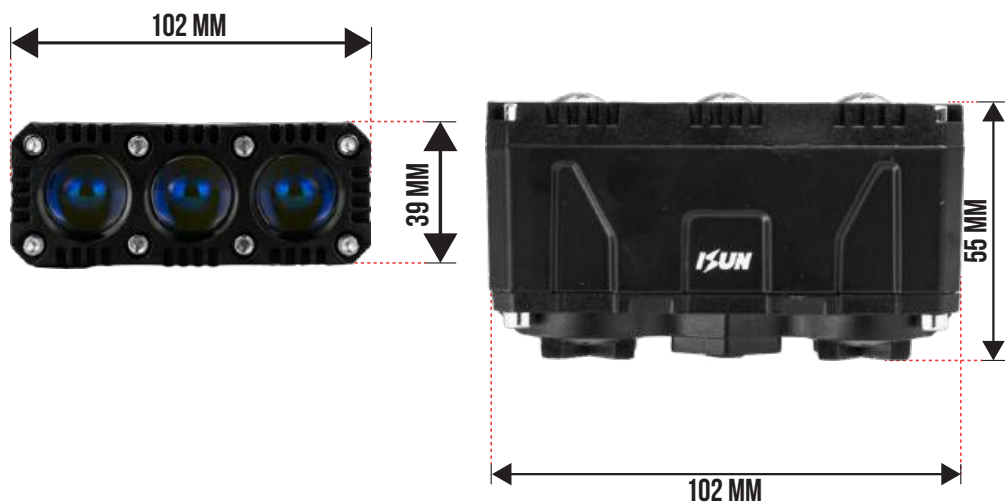

KUN

MPD 2 MAX

1 TAHUN GARANSI

SIZE	COLOR TEMPERATURE	VOLTAGE	POWER	LED
∅ 35 mm x 60 mm	3000K & 6000K 6000K & 6000K	DC 9-80 V	Low Beam 2 x 35 W High Beam 2 x 35 W	3570-CSP 6-Core
ILLUMINANCE	DRIVE	HEAT DISSIPATION	OUTPUT MODE	
About 2 x 1.500 Lm (5 m)	External Driver	Turbo Fan	Low Beam, High Beam, D3	

IXUN

MPT 2

1 TAHUN GARANSI

SIZE	COLOR TEMPERATURE	VOLTAGE	POWER	LED
73 mm x 20 mm x 60 mm	3000K & 6000K 6000K & 6000K	DC 9-80 V	Low Beam 40 W High Beam 40 W	2 x 3570-CSP 6-Core
ILLUMINANCE	DRIVE	HEAT DISSIPATION	OUTPUT MODE	
About 1.800 Lm (5 m)	External Driver	Dual Turbo Fan	Low Beam, High Beam, D3	

MPX 2

1 TAHUN GARANSI

SIZE	COLOR TEMPERATURE	VOLTAGE	POWER	LED
71 mm x 36 mm x 55 mm	6000K & 3000K	DC 9-80 V	Low Beam 45 W High Beam 45 W	2 x 3570-CSP 6-Core
ILLUMINANCE	DRIVE	HEAT DISSIPATION	OUTPUT MODE	
About 3.000 Lm (5 m)	External Driver	Dual Turbo fan	Low Beam, High Beam, D3	

1 TAHUN GARANSI

SIZE	COLOR TEMPERATURE	VOLTAGE	POWER	LED
102 mm x 39 mm x 55 mm	3000K & 6000K 6000K & 6000K	DC 9-80 V	Low Beam 40 W High Beam 40 W	3 x 3570-CSP 6-Core
ILLUMINANCE	DRIVE	HEAT DISSIPATION	OUTPUT MODE	
About 2.500 Lm (5 m)	External Driver	Dual Turbo Fan	Low Beam, High Beam, D3	