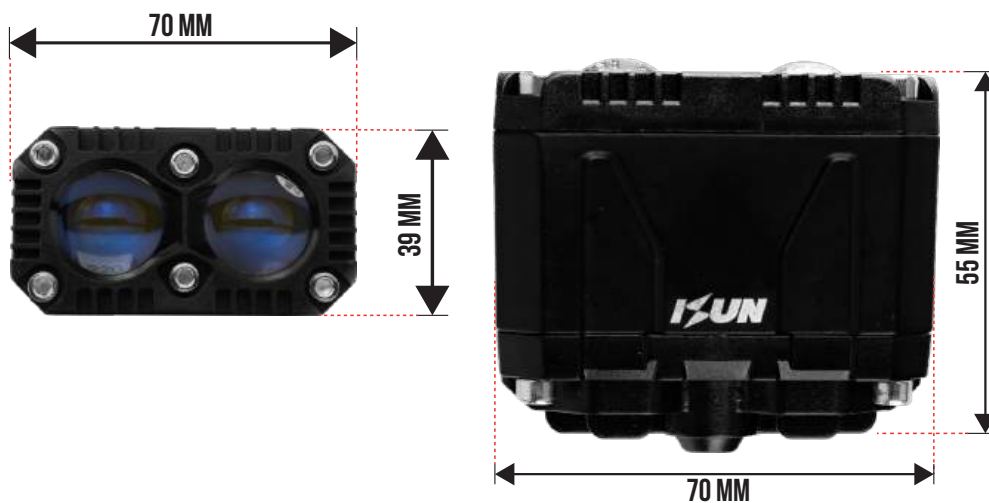

KUN

MPD 2 MAX

1 TAHUN GARANSI

SIZE	COLOR TEMPERATURE	VOLTAGE	POWER	LED
∅ 35 mm x 60 mm	3000K & 6000K 6000K & 6000K	DC 9-80 V	Low Beam 2 x 35 W High Beam 2 x 35 W	3570-CSP 6-Core
ILLUMINANCE	DRIVE	HEAT DISSIPATION	OUTPUT MODE	
About 2 x 1.500 Lm (5 m)	External Driver	Turbo Fan	Low Beam, High Beam, D3	

MPX 1 PRO

1 TAHUN GARANSI

SIZE	COLOR TEMPERATURE	VOLTAGE	POWER	LED
32 mm x 32 mm x 55 mm	3000K & 6000K 6000K & 6000K	DC 9-80 V	Low Beam 2 X 30 W High Beam 2 X 30 W	3570-CSP 6-Core
ILLUMINANCE	DRIVE	HEAT DISSIPATION	OUTPUT MODE	
About 2 x 1.200 Lm (5 m)	External Driver	Turbo fan	Low Beam, High Beam, D3	

EXB 1

1 TAHUN GARANSI

SIZE	COLOR TEMPERATURE	VOLTAGE	POWER	LED
47 mm x 35 mm x 81 mm	6000K	DC 9-16 V	Low Beam 2 x 60W High Beam 2 x 60W	3570- CSP 6-Core Customized Eclipse Laser CHIP
ILLUMINANCE	DRIVE	HEAT DISSIPATION	OUTPUT MODE	
About 2 x 4.700 Lm (5 m)	External Driver	Copper Airflow Turbo fan	Flat Cut-Off Eclipse Laser Spot Beam	

LGS 2

1 TAHUN GARANSI

SIZE	COLOR TEMPERATURE	VOLTAGE	POWER	LED
70 mm x 39 mm x 70 mm	3000K & 6000K 6000K & 6000K	DC 9-80 V	Low Beam 25 W High Beam 25 W	2 x 3570-CSP 6-Core
ILLUMINANCE	DRIVE	HEAT DISSIPATION	OUTPUT MODE	
About 1.500 Lm (5 m)	Internal Driver	Aviation Alloy	Low Beam, High Beam, D3	