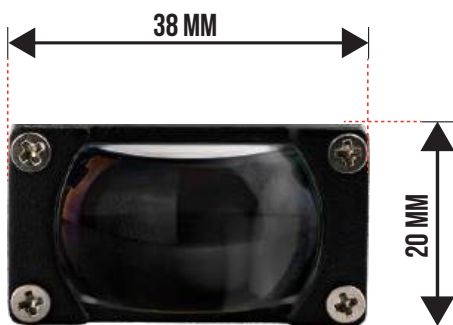

KUN

MPD 2 MAX

1 TAHUN GARANSI

SIZE	COLOR TEMPERATURE	VOLTAGE	POWER	LED
∅ 35 mm x 60 mm	3000K & 6000K 6000K & 6000K	DC 9-80 V	Low Beam 2 x 35 W High Beam 2 x 35 W	3570-CSP 6-Core
ILLUMINANCE	DRIVE	HEAT DISSIPATION	OUTPUT MODE	
About 2 x 1.500 Lm (5 m)	External Driver	Turbo Fan	Low Beam, High Beam, D3	

MPX 1 PRO

1 TAHUN GARANSI

SIZE	COLOR TEMPERATURE	VOLTAGE	POWER	LED
32 mm x 32 mm x 55 mm	3000K & 6000K 6000K & 6000K	DC 9-80 V	Low Beam 2 X 30 W High Beam 2 X 30 W	3570-CSP 6-Core
ILLUMINANCE	DRIVE	HEAT DISSIPATION	OUTPUT MODE	
About 2 x 1.200 Lm (5 m)	External Driver	Turbo fan	Low Beam, High Beam, D3	

IUN

MPT 1

1 TAHUN GARANSI

SIZE	COLOR TEMPERATURE	VOLTAGE	POWER	LED
38 mm x 20 mm x 60 mm	3000K & 6000K 6000K & 6000K	DC 9-80 V	Low Beam 30 W High Beam 30 W	3570-CSP 6-Core
ILLUMINANCE	DRIVE	HEAT DISSIPATION	OUTPUT MODE	
About 1.500 Lm (5 m)	External Driver	Turbo Fan	Low Beam, High Beam, D3	

EXB 1

1 TAHUN GARANSI

SIZE	COLOR TEMPERATURE	VOLTAGE	POWER	LED
47 mm x 35 mm x 81 mm	6000K	DC 9-16 V	Low Beam 2 x 60W High Beam 2 x 60W	3570- CSP 6-Core Customized Eclipse Laser CHIP
ILLUMINANCE	DRIVE	HEAT DISSIPATION	OUTPUT MODE	
About 2 x 4.700 Lm (5 m)	External Driver	Copper Airflow Turbo fan	Flat Cut-Off Eclipse Laser Spot Beam	