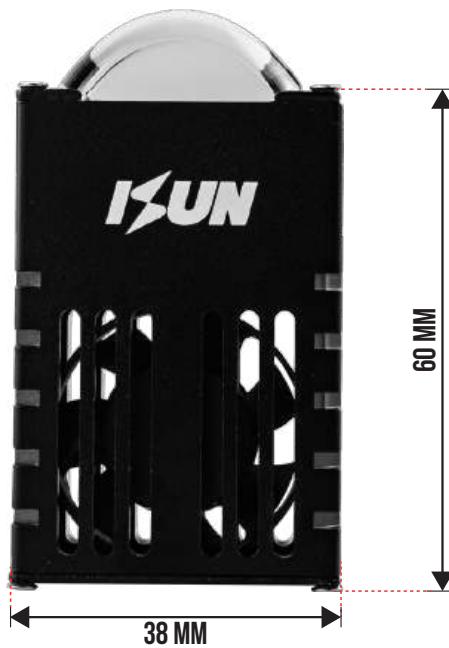

KUN

MPD 2 MAX

1 TAHUN GARANSI

SIZE	COLOR TEMPERATURE	VOLTAGE	POWER	LED
∅ 35 mm x 60 mm	3000K & 6000K 6000K & 6000K	DC 9-80 V	Low Beam 2 x 35 W High Beam 2 x 35 W	3570-CSP 6-Core
ILLUMINANCE	DRIVE	HEAT DISSIPATION	OUTPUT MODE	
About 2 x 1.500 Lm (5 m)	External Driver	Turbo Fan	Low Beam, High Beam, D3	

MPX 1 PRO

1 TAHUN GARANSI

SIZE	COLOR TEMPERATURE	VOLTAGE	POWER	LED
32 mm x 32 mm x 55 mm	3000K & 6000K 6000K & 6000K	DC 9-80 V	Low Beam 2 X 30 W High Beam 2 X 30 W	3570-CSP 6-Core
ILLUMINANCE	DRIVE	HEAT DISSIPATION	OUTPUT MODE	
About 2 x 1.200 Lm (5 m)	External Driver	Turbo fan	Low Beam, High Beam, D3	

IUN

MPT 1

1 TAHUN GARANSI

SIZE	COLOR TEMPERATURE	VOLTAGE	POWER	LED
38 mm x 20 mm x 60 mm	3000K & 6000K 6000K & 6000K	DC 9-80 V	Low Beam 30 W High Beam 30 W	3570-CSP 6-Core
ILLUMINANCE	DRIVE	HEAT DISSIPATION	OUTPUT MODE	
About 1.500 Lm (5 m)	External Driver	Turbo Fan	Low Beam, High Beam, D3	

EXB 1

1 TAHUN GARANSI

SIZE	COLOR TEMPERATURE	VOLTAGE	POWER	LED
47 mm x 35 mm x 81 mm	6000K	DC 9-16 V	Low Beam 2 x 60W High Beam 2 x 60W	3570- CSP 6-Core Customized Eclipse Laser CHIP
ILLUMINANCE	DRIVE	HEAT DISSIPATION	OUTPUT MODE	
About 2 x 4.700 Lm (5 m)	External Driver	Copper Airflow Turbo fan	Flat Cut-Off Eclipse Laser Spot Beam	