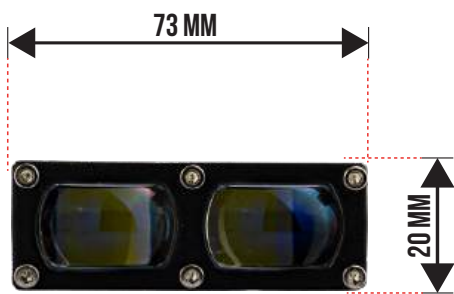

IXUN

MPT 2

1 TAHUN GARANSI

SIZE	COLOR TEMPERATURE	VOLTAGE	POWER	LED
73 mm x 20 mm x 60 mm	3000K & 6000K 6000K & 6000K	DC 9-80 V	Low Beam 40 W High Beam 40 W	2 x 3570-CSP 6-Core
ILLUMINANCE	DRIVE	HEAT DISSIPATION	OUTPUT MODE	
About 1.800 Lm (5 m)	External Driver	Dual Turbo Fan	Low Beam, High Beam, D3