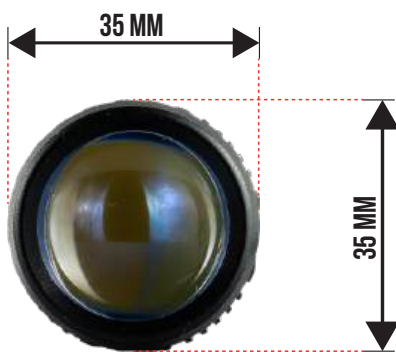

KUN

MPD 2 MAX

1 TAHUN GARANSI

SIZE	COLOR TEMPERATURE	VOLTAGE	POWER	LED
∅ 35 mm x 60 mm	3000K & 6000K 6000K & 6000K	DC 9-80 V	Low Beam 2 x 35 W High Beam 2 x 35 W	3570-CSP 6-Core
ILLUMINANCE	DRIVE	HEAT DISSIPATION	OUTPUT MODE	
About 2 x 1.500 Lm (5 m)	External Driver	Turbo Fan	Low Beam, High Beam, D3	

MPX 1 PRO

1 TAHUN GARANSI

SIZE	COLOR TEMPERATURE	VOLTAGE	POWER	LED
32 mm x 32 mm x 55 mm	3000K & 6000K 6000K & 6000K	DC 9-80 V	Low Beam 2 X 30 W High Beam 2 X 30 W	3570-CSP 6-Core
ILLUMINANCE	DRIVE	HEAT DISSIPATION	OUTPUT MODE	
About 2 x 1.200 Lm (5 m)	External Driver	Turbo fan	Low Beam, High Beam, D3	

EXB 1

1 TAHUN GARANSI

SIZE	COLOR TEMPERATURE	VOLTAGE	POWER	LED
47 mm x 35 mm x 81 mm	6000K	DC 9-16 V	Low Beam 2 x 60W High Beam 2 x 60W	3570- CSP 6-Core Customized Eclipse Laser CHIP
ILLUMINANCE	DRIVE	HEAT DISSIPATION	OUTPUT MODE	
About 2 x 4.700 Lm (5 m)	External Driver	Copper Airflow Turbo fan	Flat Cut-Off Eclipse Laser Spot Beam	

1 TAHUN GARANSI

SIZE	COLOR TEMPERATURE	VOLTAGE	POWER	LED
102 mm x 39 mm x 55 mm	3000K & 6000K 6000K & 6000K	DC 9-80 V	Low Beam 40 W High Beam 40 W	3 x 3570-CSP 6-Core
ILLUMINANCE	DRIVE	HEAT DISSIPATION	OUTPUT MODE	
About 2.500 Lm (5 m)	External Driver	Dual Turbo Fan	Low Beam, High Beam, D3	