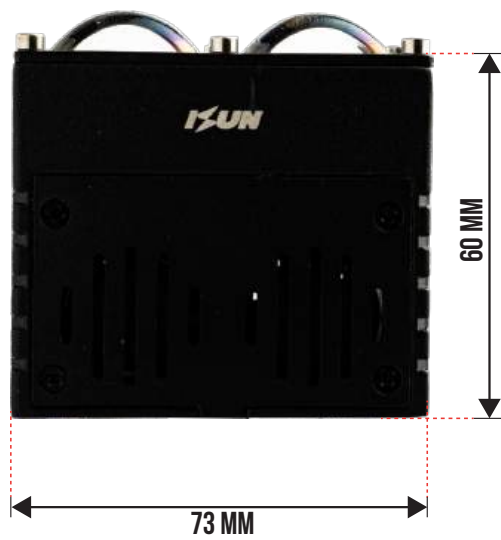

IXUN

MPT 2

1 TAHUN GARANSI

SIZE	COLOR TEMPERATURE	VOLTAGE	POWER	LED
73 mm x 20 mm x 60 mm	3000K & 6000K 6000K & 6000K	DC 9-80 V	Low Beam 40 W High Beam 40 W	2 x 3570-CSP 6-Core
ILLUMINANCE	DRIVE	HEAT DISSIPATION	OUTPUT MODE	
About 1.800 Lm (5 m)	External Driver	Dual Turbo Fan	Low Beam, High Beam, D3