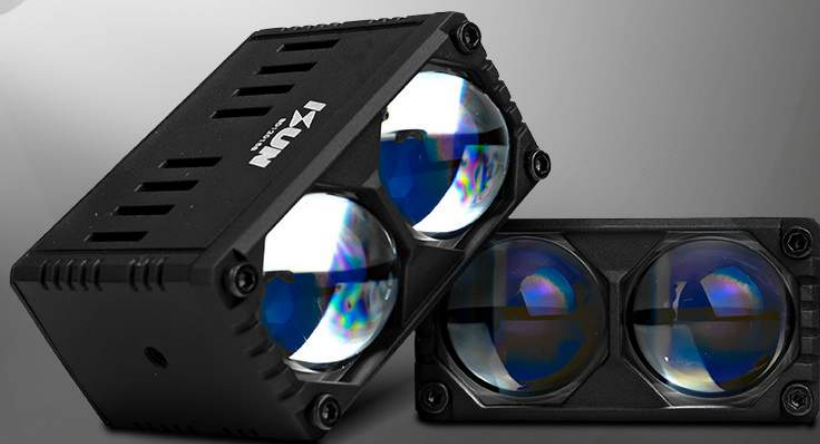

MPX 2

1 TAHUN GARANSI

SIZE	COLOR TEMPERATURE	VOLTAGE	POWER	LED
71 mm x 36 mm x 55 mm	6000K & 3000K	DC 9-80 V	Low Beam 45 W High Beam 45 W	2 x 3570-CSP 6-Core
ILLUMINANCE	DRIVE	HEAT DISSIPATION	OUTPUT MODE	
About 3.000 Lm (5 m)	External Driver	Dual Turbo fan	Low Beam, High Beam, D3