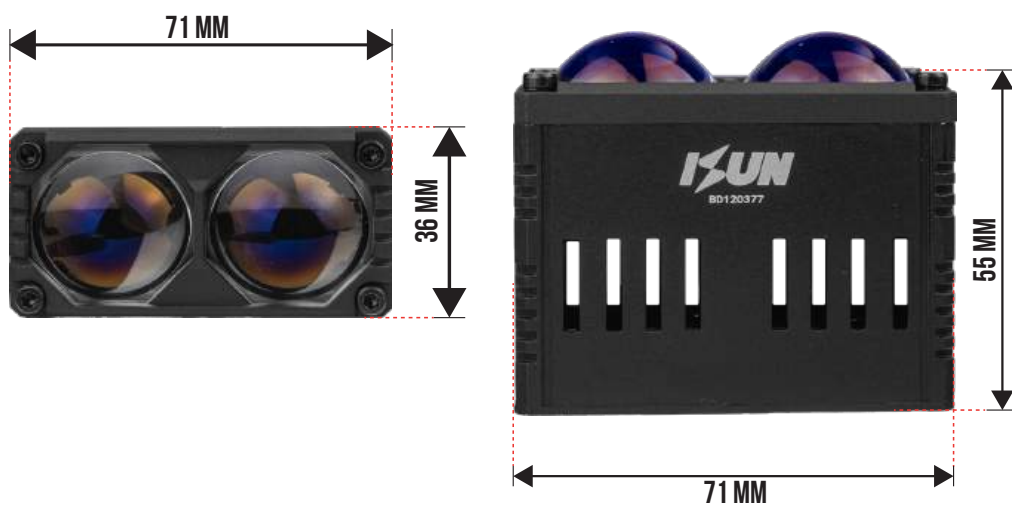

MPX 2

1 TAHUN GARANSI

SIZE	COLOR TEMPERATURE	VOLTAGE	POWER	LED
71 mm x 36 mm x 55 mm	6000K & 3000K	DC 9-80 V	Low Beam 45 W High Beam 45 W	2 x 3570-CSP 6-Core
ILLUMINANCE	DRIVE	HEAT DISSIPATION	OUTPUT MODE	
About 3.000 Lm (5 m)	External Driver	Dual Turbo fan	Low Beam, High Beam, D3