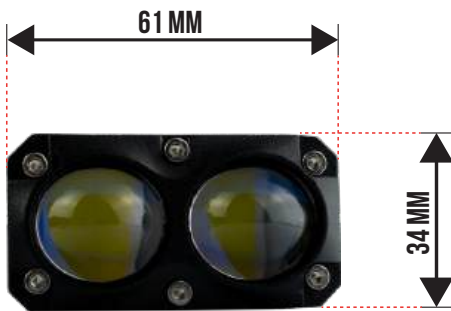

IKUN

MPU 2

1 TAHUN GARANSI

SIZE	COLOR TEMPERATURE	VOLTAGE	POWER	LED
61 mm x 34 mm x 62 mm	3000K & 6000K 6000K & 6000K	DC 9-80 V	Low Beam 2 x 45 W High Beam 2 x 45 W	2 x 3570-CSP 6-Core
ILLUMINANCE	DRIVE	HEAT DISSIPATION	OUTPUT MODE	
About 2 x 2.000 Lm (5 m)	External Driver	Big Turbo Fan	Low Beam, High Beam, D3