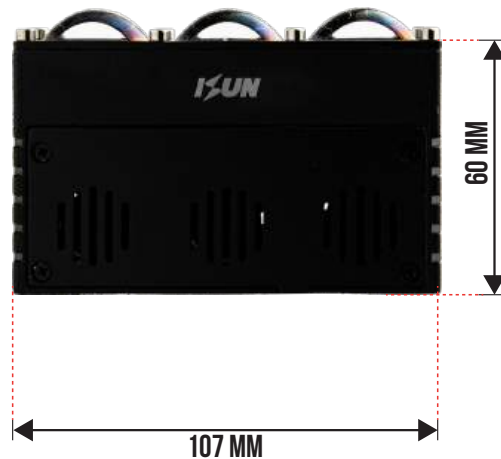

KUN

MPD 2 MAX

1 TAHUN GARANSI

SIZE	COLOR TEMPERATURE	VOLTAGE	POWER	LED
∅ 35 mm x 60 mm	3000K & 6000K 6000K & 6000K	DC 9-80 V	Low Beam 2 x 35 W High Beam 2 x 35 W	3570-CSP 6-Core
ILLUMINANCE	DRIVE	HEAT DISSIPATION	OUTPUT MODE	
About 2 x 1.500 Lm (5 m)	External Driver	Turbo Fan	Low Beam, High Beam, D3	

1 TAHUN GARANSI

SIZE	COLOR TEMPERATURE	VOLTAGE	POWER	LED
102 mm x 39 mm x 55 mm	3000K & 6000K 6000K & 6000K	DC 9-80 V	Low Beam 40 W High Beam 40 W	3 x 3570-CSP 6-Core
ILLUMINANCE	DRIVE	HEAT DISSIPATION	OUTPUT MODE	
About 2.500 Lm (5 m)	External Driver	Dual Turbo Fan	Low Beam, High Beam, D3	

IUN

MPU 3

1 TAHUN GARANSI

SIZE	COLOR TEMPERATURE	VOLTAGE	POWER	LED
61 mm x 34 mm x 62 mm	3000K & 6000K 6000K & 6000K	DC 9-80 V	Low Beam 2 x 60 W High Beam 2 x 60 W	3 x 3570-CSP 6-Core
ILLUMINANCE	DRIVE	HEAT DISSIPATION	OUTPUT MODE	
About 2 x 2.800 Lm (5 m)	External Driver	Big Turbo Fan	Low Beam, High Beam	

1 TAHUN GARANSI

SIZE	COLOR TEMPERATURE	VOLTAGE	POWER	LED
107 mm x 20 mm x 60 mm	3000K & 6000K 6000K & 6000K	DC 9-80 V	Low Beam 60 W High Beam 60 W	3 x 3570-CSP 6-Core
ILLUMINANCE	DRIVE	HEAT DISSIPATION	OUTPUT MODE	
About 2.800 Lm (5 m)	External Driver	Triple Turbo Fan	Low Beam, High Beam, D3	