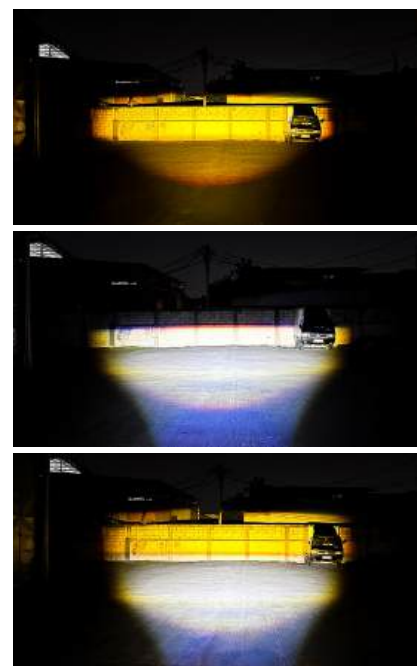

MPX 2

1 TAHUN GARANSI

SIZE	COLOR TEMPERATURE	VOLTAGE	POWER	LED
71 mm x 36 mm x 55 mm	6000K & 3000K	DC 9-80 V	Low Beam 45 W High Beam 45 W	2 x 3570-CSP 6-Core
ILLUMINANCE	DRIVE	HEAT DISSIPATION	OUTPUT MODE	
About 3.000 Lm (5 m)	External Driver	Dual Turbo fan	Low Beam, High Beam, D3