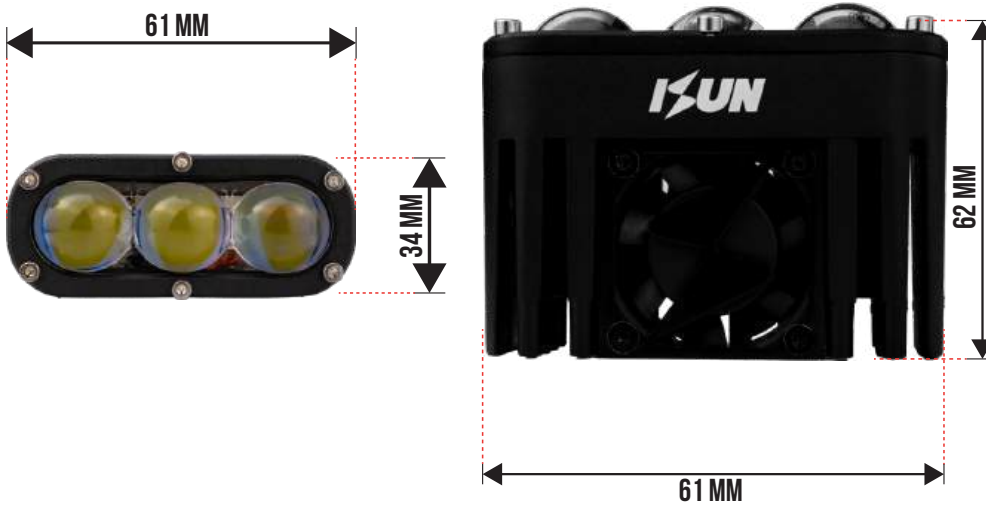

IUN

MPU 3

1 TAHUN GARANSI

SIZE	COLOR TEMPERATURE	VOLTAGE	POWER	LED
61 mm x 34 mm x 62 mm	3000K & 6000K 6000K & 6000K	DC 9-80 V	Low Beam 2 x 60 W High Beam 2 x 60 W	3 x 3570-CSP 6-Core
ILLUMINANCE	DRIVE	HEAT DISSIPATION	OUTPUT MODE	
About 2 x 2.800 Lm (5 m)	External Driver	Big Turbo Fan	Low Beam, High Beam