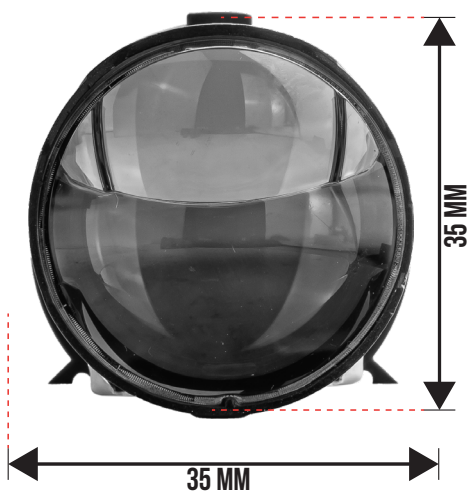

LED BULB T75-SC

1 TAHUN GARANSI

SOCKET			COLOR TEMPERATURE	VOLTAGE	POWER	LED
H11 / H8 HB4 / HB3	H7 H4	H1	6000K	DC 9-60 V	Starting Power 2 x 75 W Stabil Power 2 x 60 W	H4-7070-CSP 12-Core 3570-CSP 6-Core Single-7070-CSP 12-Core
ILLUMINANCE		DRIVE	HEAT DISSIPATION		SIZE	
About 2 x 8.750 Lm (5 m)		External Driver	Turbo Fan & Double Cooper Pipe		34 mm x 34 mm x 79 mm	

LED BULB T60-3C

1 TAHUN GARANSI

SOCKET			COLOR TEMPERATURE	VOLTAGE	POWER	LED
H11 / H8 HB4 / HB3	H7 H4	H1	6000K, 4300K, 3000K	DC 9-60 V	Starting Power 2 x 60 W Stabil Power 2 x 55 W	H4-2 x 3570-CSP 6-Core Single-3570-CSP 6-Core
ILLUMINANCE		DRIVE	HEAT DISSIPATION		SIZE	
About 2 x 6.250 Lm (5 m)		External Driver	Turbo Fan & Double Cooper Pipe		34 mm x 34 mm x 79 mm	

LED BULB LENS MB50

1 TAHUN GARANSI

SOCKET	COLOR TEMPERATURE	VOLTAGE	POWER	LED
H4	6000K	DC 9-60 V	Low Beam 35 W High Beam 50 W	3570-CSP 6-Core 3570-CSP 3-Core
ILLUMINANCE		DRIVE	HEAT DISSIPATION	SIZE
About 5.500 Lm (5 m)		Internal Driver	Turbo Fan	35 mm x 35 mm x 114 mm

LED BULB LENS MB55

1 TAHUN GARANSI

SOCKET	COLOR TEMPERATURE	VOLTAGE	POWER	LED
H4	6000K	DC 9-60 V	Low Beam 40 W High Beam 55 W	3570-CSP 6-Core 3570-CSP 3-Core
ILLUMINANCE	DRIVE	HEAT DISSIPATION	SIZE	
About 5.700 Lm (5 m)	Internal Driver	Turbo Fan	35 mm x 35 mm x 114 mm	