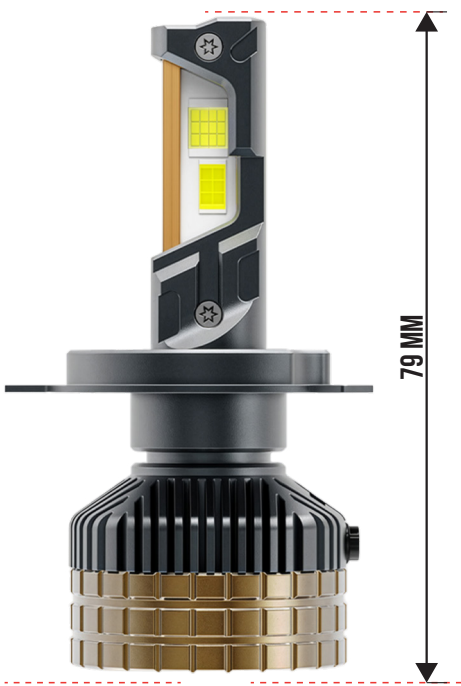

LED BULB T75-SC

1 TAHUN GARANSI

SOCKET			COLOR TEMPERATURE	VOLTAGE	POWER	LED
H11 / H8 HB4 / HB3	H7 H4	H1	6000K	DC 9-60 V	Starting Power 2 x 75 W Stabil Power 2 x 60 W	H4-7070-CSP 12-Core 3570-CSP 6-Core Single-7070-CSP 12-Core
ILLUMINANCE		DRIVE	HEAT DISSIPATION		SIZE	
About 2 x 8.750 Lm (5 m)		External Driver	Turbo Fan & Double Cooper Pipe		34 mm x 34 mm x 79 mm	

1 TAHUN GARANSI

SOCKET			COLOR TEMPERATURE	VOLTAGE	POWER	LED
H11 / H8 HB4 / HB3	H7 H4	H1	6000K, 4300K, 3000K	DC 9-60 V	Starting Power 2 x 75 W Stabil Power 2 x 60 W	H4-7070-CSP 12-Core 3570-CSP 6-Core Single-7070-CSP 12-Core
ILLUMINANCE		DRIVE	HEAT DISSIPATION		SIZE	
About 2 x 8.400 Lm (5 m)		External Driver	Turbo Fan & Double Cooper Pipe		34 mm x 34 mm x 79 mm	

LED BULB T60-3C

1 TAHUN GARANSI

SOCKET			COLOR TEMPERATURE	VOLTAGE	POWER	LED
H11 / H8 HB4 / HB3	H7 H4	H1	6000K, 4300K, 3000K	DC 9-60 V	Starting Power 2 x 60 W Stabil Power 2 x 55 W	H4-2 x 3570-CSP 6-Core Single-3570-CSP 6-Core
ILLUMINANCE		DRIVE	HEAT DISSIPATION		SIZE	
About 2 x 6.250 Lm (5 m)		External Driver	Turbo Fan & Double Cooper Pipe		34 mm x 34 mm x 79 mm	

LED BULB LENS MB50

1 TAHUN GARANSI

SOCKET	COLOR TEMPERATURE	VOLTAGE	POWER	LED
H4	6000K	DC 9-60 V	Low Beam 35 W High Beam 50 W	3570-CSP 6-Core 3570-CSP 3-Core
ILLUMINANCE		DRIVE	HEAT DISSIPATION	SIZE
About 5.500 Lm (5 m)		Internal Driver	Turbo Fan	35 mm x 35 mm x 114 mm