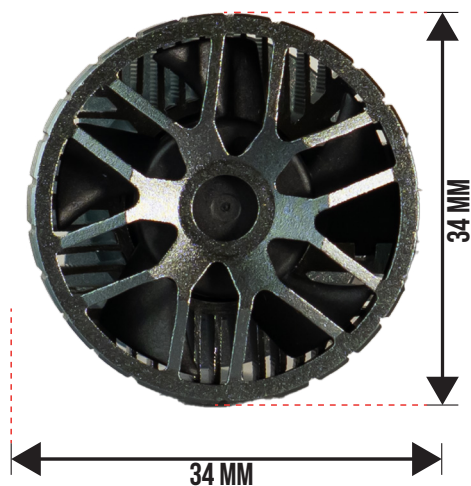

LED BULB T75-SC

1 TAHUN GARANSI

SOCKET			COLOR TEMPERATURE	VOLTAGE	POWER	LED
H11 / H8 HB4 / HB3	H7 H4	H1	6000K	DC 9-60 V	Starting Power 2 x 75 W Stabil Power 2 x 60 W	H4-7070-CSP 12-Core 3570-CSP 6-Core Single-7070-CSP 12-Core
ILLUMINANCE		DRIVE	HEAT DISSIPATION		SIZE	
About 2 x 8.750 Lm (5 m)		External Driver	Turbo Fan & Double Cooper Pipe		34 mm x 34 mm x 79 mm	

1 TAHUN GARANSI

SOCKET			COLOR TEMPERATURE	VOLTAGE	POWER	LED
H11 / H8 HB4 / HB3	H7 H4	H1	6000K, 4300K, 3000K	DC 9-60 V	Starting Power 2 x 75 W Stabil Power 2 x 60 W	H4-7070-CSP 12-Core 3570-CSP 6-Core Single-7070-CSP 12-Core
ILLUMINANCE		DRIVE	HEAT DISSIPATION		SIZE	
About 2 x 8.400 Lm (5 m)		External Driver	Turbo Fan & Double Cooper Pipe		34 mm x 34 mm x 79 mm	

LED BULB T60-3C

1 TAHUN GARANSI

SOCKET			COLOR TEMPERATURE	VOLTAGE	POWER	LED
H11 / H8 HB4 / HB3	H7 H4	H1	6000K, 4300K, 3000K	DC 9-60 V	Starting Power 2 x 60 W Stabil Power 2 x 55 W	H4-2 x 3570-CSP 6-Core Single-3570-CSP 6-Core
ILLUMINANCE		DRIVE	HEAT DISSIPATION		SIZE	
About 2 x 6.250 Lm (5 m)		External Driver	Turbo Fan & Double Cooper Pipe		34 mm x 34 mm x 79 mm	

LED BULB LENS MB50

1 TAHUN GARANSI

SOCKET	COLOR TEMPERATURE	VOLTAGE	POWER	LED
H4	6000K	DC 9-60 V	Low Beam 35 W High Beam 50 W	3570-CSP 6-Core 3570-CSP 3-Core
ILLUMINANCE		DRIVE	HEAT DISSIPATION	SIZE
About 5.500 Lm (5 m)		Internal Driver	Turbo Fan	35 mm x 35 mm x 114 mm