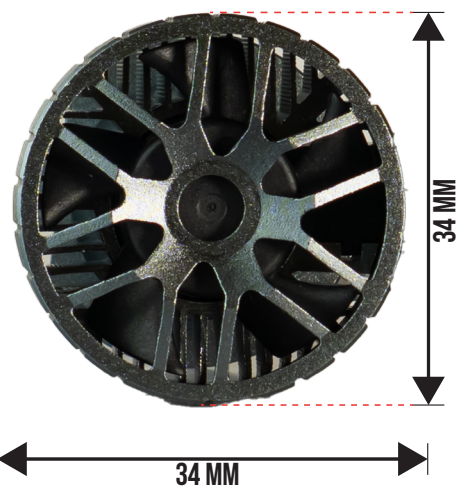

LED BULB T75-SC

1 TAHUN GARANSI

SOCKET			COLOR TEMPERATURE	VOLTAGE	POWER	LED
H11 / H8 HB4 / HB3	H7 H4	H1	6000K	DC 9-60 V	Starting Power 2 x 75 W Stabil Power 2 x 60 W	H4-7070-CSP 12-Core 3570-CSP 6-Core Single-7070-CSP 12-Core
ILLUMINANCE		DRIVE	HEAT DISSIPATION		SIZE	
About 2 x 8.750 Lm (5 m)		External Driver	Turbo Fan & Double Cooper Pipe		34 mm x 34 mm x 79 mm	

1 TAHUN GARANSI

SOCKET			COLOR TEMPERATURE	VOLTAGE	POWER	LED
H11 / H8 HB4 / HB3	H7 H4	H1	6000K, 4300K, 3000K	DC 9-60 V	Starting Power 2 x 75 W Stabil Power 2 x 60 W	H4-7070-CSP 12-Core 3570-CSP 6-Core Single-7070-CSP 12-Core
ILLUMINANCE		DRIVE	HEAT DISSIPATION		SIZE	
About 2 x 8.400 Lm (5 m)		External Driver	Turbo Fan & Double Cooper Pipe		34 mm x 34 mm x 79 mm	

LED BULB T60-3C

1 TAHUN GARANSI

SOCKET			COLOR TEMPERATURE	VOLTAGE	POWER	LED
H11 / H8 HB4 / HB3	H7 H4	H1	6000K, 4300K, 3000K	DC 9-60 V	Starting Power 2 x 60 W Stabil Power 2 x 55 W	H4-2 x 3570-CSP 6-Core Single-3570-CSP 6-Core
ILLUMINANCE		DRIVE	HEAT DISSIPATION		SIZE	
About 2 x 6.250 Lm (5 m)		External Driver	Turbo Fan & Double Cooper Pipe		34 mm x 34 mm x 79 mm	

LED BULB LENS MB50

1 TAHUN GARANSI

SOCKET	COLOR TEMPERATURE	VOLTAGE	POWER	LED
H4	6000K	DC 9-60 V	Low Beam 35 W High Beam 50 W	3570-CSP 6-Core 3570-CSP 3-Core
ILLUMINANCE		DRIVE	HEAT DISSIPATION	SIZE
About 5.500 Lm (5 m)		Internal Driver	Turbo Fan	35 mm x 35 mm x 114 mm