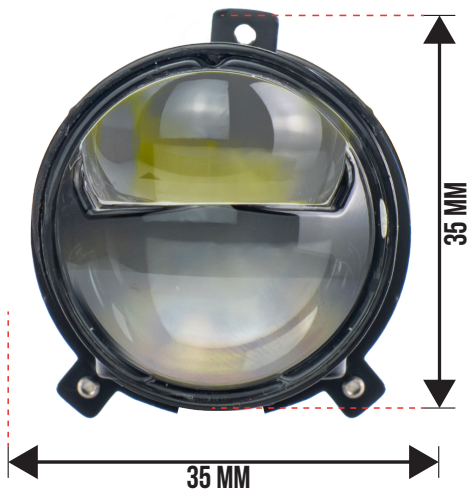

LED BULB T75-SC

1 TAHUN GARANSI

SOCKET			COLOR TEMPERATURE	VOLTAGE	POWER	LED
H11 / H8 HB4 / HB3	H7 H4	H1	6000K	DC 9-60 V	Starting Power 2 x 75 W Stabil Power 2 x 60 W	H4-7070-CSP 12-Core 3570-CSP 6-Core Single-7070-CSP 12-Core
ILLUMINANCE		DRIVE	HEAT DISSIPATION		SIZE	
About 2 x 8.750 Lm (5 m)		External Driver	Turbo Fan & Double Cooper Pipe		34 mm x 34 mm x 79 mm	

LED BULB T60-3C

1 TAHUN GARANSI

SOCKET			COLOR TEMPERATURE	VOLTAGE	POWER	LED
H11 / H8 HB4 / HB3	H7 H4	H1	6000K, 4300K, 3000K	DC 9-60 V	Starting Power 2 x 60 W Stabil Power 2 x 55 W	H4-2 x 3570-CSP 6-Core Single-3570-CSP 6-Core
ILLUMINANCE		DRIVE	HEAT DISSIPATION		SIZE	
About 2 x 6.250 Lm (5 m)		External Driver	Turbo Fan & Double Cooper Pipe		34 mm x 34 mm x 79 mm	

LED BULB LENS MB50

1 TAHUN GARANSI

SOCKET	COLOR TEMPERATURE	VOLTAGE	POWER	LED
H4	6000K	DC 9-60 V	Low Beam 35 W High Beam 50 W	3570-CSP 6-Core 3570-CSP 3-Core
ILLUMINANCE		DRIVE	HEAT DISSIPATION	SIZE
About 5.500 Lm (5 m)		Internal Driver	Turbo Fan	35 mm x 35 mm x 114 mm

LED BULB LENS MB55

1 TAHUN GARANSI

SOCKET	COLOR TEMPERATURE	VOLTAGE	POWER	LED
H4	6000K	DC 9-60 V	Low Beam 40 W High Beam 55 W	3570-CSP 6-Core 3570-CSP 3-Core
ILLUMINANCE	DRIVE	HEAT DISSIPATION	SIZE	
About 5.700 Lm (5 m)	Internal Driver	Turbo Fan	35 mm x 35 mm x 114 mm	