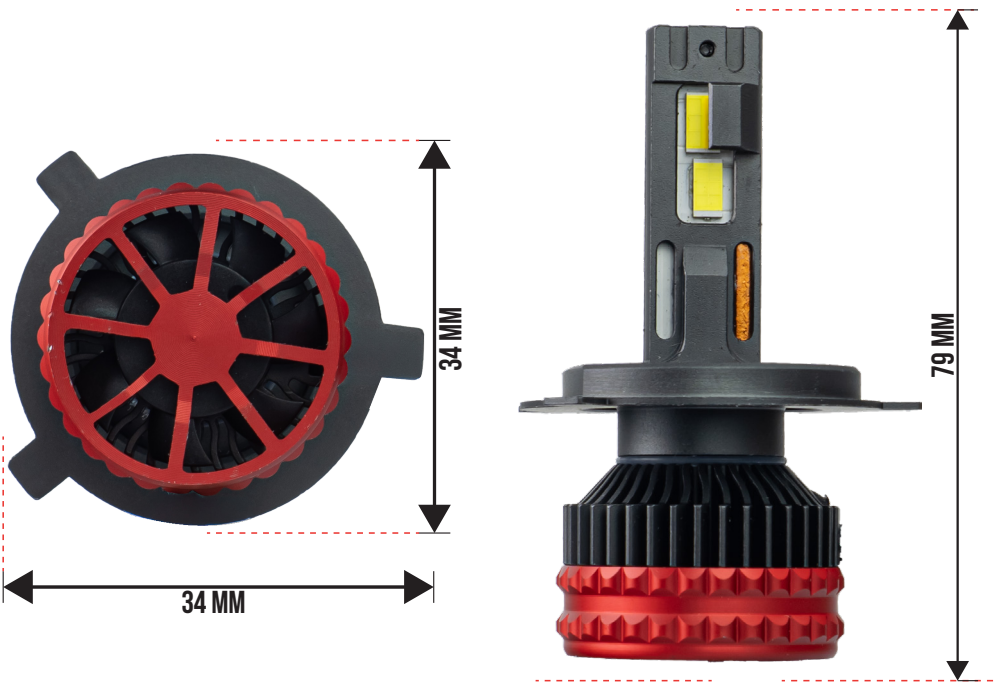

LED BULB T75-SC

1 TAHUN GARANSI

SOCKET			COLOR TEMPERATURE	VOLTAGE	POWER	LED
H11 / H8 HB4 / HB3	H7 H4	H1	6000K	DC 9-60 V	Starting Power 2 x 75 W Stabil Power 2 x 60 W	H4-7070-CSP 12-Core 3570-CSP 6-Core Single-7070-CSP 12-Core
ILLUMINANCE		DRIVE	HEAT DISSIPATION		SIZE	
About 2 x 8.750 Lm (5 m)		External Driver	Turbo Fan & Double Cooper Pipe		34 mm x 34 mm x 79 mm	

1 TAHUN GARANSI

SOCKET			COLOR TEMPERATURE	VOLTAGE	POWER	LED
H11 / H8 HB4 / HB3	H7 H4	H1	6000K, 4300K, 3000K	DC 9-60 V	Starting Power 2 x 75 W Stabil Power 2 x 60 W	H4-7070-CSP 12-Core 3570-CSP 6-Core Single-7070-CSP 12-Core
ILLUMINANCE		DRIVE	HEAT DISSIPATION		SIZE	
About 2 x 8.400 Lm (5 m)		External Driver	Turbo Fan & Double Cooper Pipe		34 mm x 34 mm x 79 mm	

LED BULB T60-3C

1 TAHUN GARANSI

SOCKET			COLOR TEMPERATURE	VOLTAGE	POWER	LED
H11 / H8 HB4 / HB3	H7 H4	H1	6000K, 4300K, 3000K	DC 9-60 V	Starting Power 2 x 60 W Stabil Power 2 x 55 W	H4-2 x 3570-CSP 6-Core Single-3570-CSP 6-Core
ILLUMINANCE		DRIVE	HEAT DISSIPATION		SIZE	
About 2 x 6.250 Lm (5 m)		External Driver	Turbo Fan & Double Cooper Pipe		34 mm x 34 mm x 79 mm	

LED BULB LENS MB50

1 TAHUN GARANSI

SOCKET	COLOR TEMPERATURE	VOLTAGE	POWER	LED
H4	6000K	DC 9-60 V	Low Beam 35 W High Beam 50 W	3570-CSP 6-Core 3570-CSP 3-Core
ILLUMINANCE		DRIVE	HEAT DISSIPATION	SIZE
About 5.500 Lm (5 m)		Internal Driver	Turbo Fan	35 mm x 35 mm x 114 mm