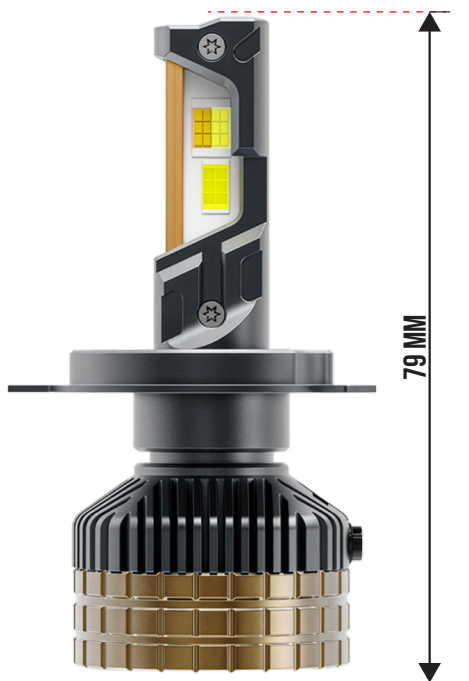

LED BULB T75-SC

1 TAHUN GARANSI

SOCKET			COLOR TEMPERATURE	VOLTAGE	POWER	LED
H11 / H8 HB4 / HB3	H7 H4	H1	6000K	DC 9-60 V	Starting Power 2 x 75 W Stabil Power 2 x 60 W	H4-7070-CSP 12-Core 3570-CSP 6-Core Single-7070-CSP 12-Core
ILLUMINANCE		DRIVE	HEAT DISSIPATION		SIZE	
About 2 x 8.750 Lm (5 m)		External Driver	Turbo Fan & Double Cooper Pipe		34 mm x 34 mm x 79 mm	

1 TAHUN GARANSI

SOCKET			COLOR TEMPERATURE	VOLTAGE	POWER	LED
H11 / H8 HB4 / HB3	H7 H4	H1	6000K, 4300K, 3000K	DC 9-60 V	Starting Power 2 x 75 W Stabil Power 2 x 60 W	H4-7070-CSP 12-Core 3570-CSP 6-Core Single-7070-CSP 12-Core
ILLUMINANCE		DRIVE	HEAT DISSIPATION		SIZE	
About 2 x 8.400 Lm (5 m)		External Driver	Turbo Fan & Double Cooper Pipe		34 mm x 34 mm x 79 mm	

LED BULB T60-3C

1 TAHUN GARANSI

SOCKET			COLOR TEMPERATURE	VOLTAGE	POWER	LED
H11 / H8 HB4 / HB3	H7 H4	H1	6000K, 4300K, 3000K	DC 9-60 V	Starting Power 2 x 60 W Stabil Power 2 x 55 W	H4-2 x 3570-CSP 6-Core Single-3570-CSP 6-Core
ILLUMINANCE		DRIVE	HEAT DISSIPATION		SIZE	
About 2 x 6.250 Lm (5 m)		External Driver	Turbo Fan & Double Cooper Pipe		34 mm x 34 mm x 79 mm	

LED BULB LENS MB50

1 TAHUN GARANSI

SOCKET	COLOR TEMPERATURE	VOLTAGE	POWER	LED
H4	6000K	DC 9-60 V	Low Beam 35 W High Beam 50 W	3570-CSP 6-Core 3570-CSP 3-Core
ILLUMINANCE		DRIVE	HEAT DISSIPATION	SIZE
About 5.500 Lm (5 m)		Internal Driver	Turbo Fan	35 mm x 35 mm x 114 mm