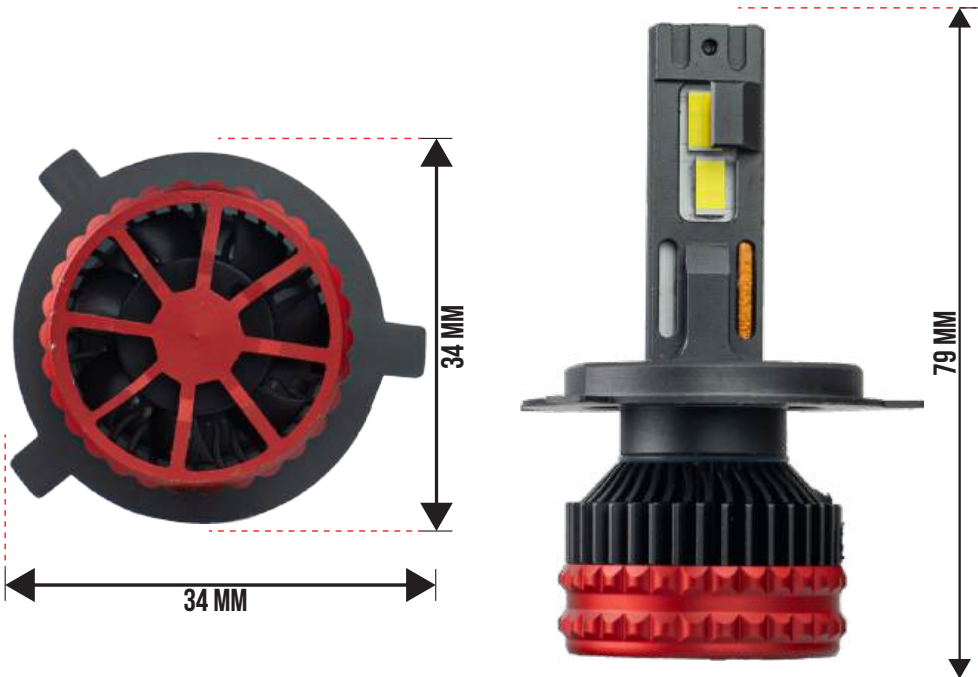

LED BULB T75-SC

1 TAHUN GARANSI

SOCKET			COLOR TEMPERATURE	VOLTAGE	POWER	LED
H11 / H8 HB4 / HB3	H7 H4	H1	6000K	DC 9-60 V	Starting Power 2 x 75 W Stabil Power 2 x 60 W	H4-7070-CSP 12-Core 3570-CSP 6-Core Single-7070-CSP 12-Core
ILLUMINANCE		DRIVE	HEAT DISSIPATION		SIZE	
About 2 x 8.750 Lm (5 m)		External Driver	Turbo Fan & Double Cooper Pipe		34 mm x 34 mm x 79 mm	

1 TAHUN GARANSI

SOCKET			COLOR TEMPERATURE	VOLTAGE	POWER	LED
H11 / H8 HB4 / HB3	H7 H4	H1	6000K, 4300K, 3000K	DC 9-60 V	Starting Power 2 x 75 W Stabil Power 2 x 60 W	H4-7070-CSP 12-Core 3570-CSP 6-Core Single-7070-CSP 12-Core
ILLUMINANCE		DRIVE	HEAT DISSIPATION		SIZE	
About 2 x 8.400 Lm (5 m)		External Driver	Turbo Fan & Double Cooper Pipe		34 mm x 34 mm x 79 mm	

LED BULB T60-3C

1 TAHUN GARANSI

SOCKET			COLOR TEMPERATURE	VOLTAGE	POWER	LED
H11 / H8 HB4 / HB3	H7 H4	H1	6000K, 4300K, 3000K	DC 9-60 V	Starting Power 2 x 60 W Stabil Power 2 x 55 W	H4-2 x 3570-CSP 6-Core Single-3570-CSP 6-Core
ILLUMINANCE		DRIVE	HEAT DISSIPATION		SIZE	
About 2 x 6.250 Lm (5 m)		External Driver	Turbo Fan & Double Cooper Pipe		34 mm x 34 mm x 79 mm	

LED BULB LENS MB50

1 TAHUN GARANSI

SOCKET	COLOR TEMPERATURE	VOLTAGE	POWER	LED
H4	6000K	DC 9-60 V	Low Beam 35 W High Beam 50 W	3570-CSP 6-Core 3570-CSP 3-Core
ILLUMINANCE		DRIVE	HEAT DISSIPATION	SIZE
About 5.500 Lm (5 m)		Internal Driver	Turbo Fan	35 mm x 35 mm x 114 mm