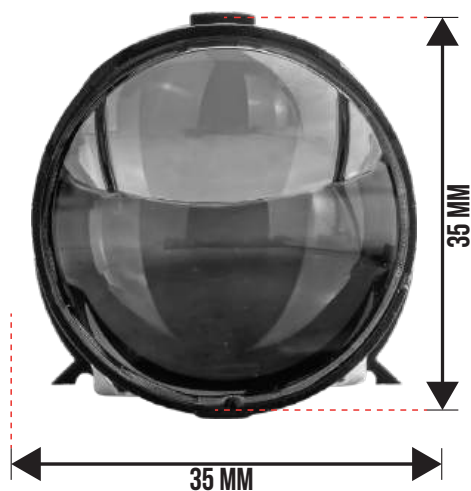

LED BULB T75-SC

1 TAHUN GARANSI

SOCKET			COLOR TEMPERATURE	VOLTAGE	POWER	LED
H11 / H8 HB4 / HB3	H7 H4	H1	6000K	DC 9-60 V	Starting Power 2 x 75 W Stabil Power 2 x 60 W	H4-7070-CSP 12-Core 3570-CSP 6-Core Single-7070-CSP 12-Core
ILLUMINANCE		DRIVE	HEAT DISSIPATION		SIZE	
About 2 x 8.750 Lm (5 m)		External Driver	Turbo Fan & Double Cooper Pipe		34 mm x 34 mm x 79 mm	

LED BULB T60-3C

1 TAHUN GARANSI

SOCKET			COLOR TEMPERATURE	VOLTAGE	POWER	LED
H11 / H8 HB4 / HB3	H7 H4	H1	6000K, 4300K, 3000K	DC 9-60 V	Starting Power 2 x 60 W Stabil Power 2 x 55 W	H4-2 x 3570-CSP 6-Core Single-3570-CSP 6-Core
ILLUMINANCE		DRIVE	HEAT DISSIPATION		SIZE	
About 2 x 6.250 Lm (5 m)		External Driver	Turbo Fan & Double Cooper Pipe		34 mm x 34 mm x 79 mm	

LED BULB LENS MB50

1 TAHUN GARANSI

SOCKET	COLOR TEMPERATURE	VOLTAGE	POWER	LED
H4	6000K	DC 9-60 V	Low Beam 35 W High Beam 50 W	3570-CSP 6-Core 3570-CSP 3-Core
ILLUMINANCE		DRIVE	HEAT DISSIPATION	SIZE
About 5.500 Lm (5 m)		Internal Driver	Turbo Fan	35 mm x 35 mm x 114 mm

LED BULB LENS MB55

1 TAHUN GARANSI

SOCKET	COLOR TEMPERATURE	VOLTAGE	POWER	LED
H4	6000K	DC 9-60 V	Low Beam 40 W High Beam 55 W	3570-CSP 6-Core 3570-CSP 3-Core
ILLUMINANCE	DRIVE	HEAT DISSIPATION	SIZE	
About 5.700 Lm (5 m)	Internal Driver	Turbo Fan	35 mm x 35 mm x 114 mm	