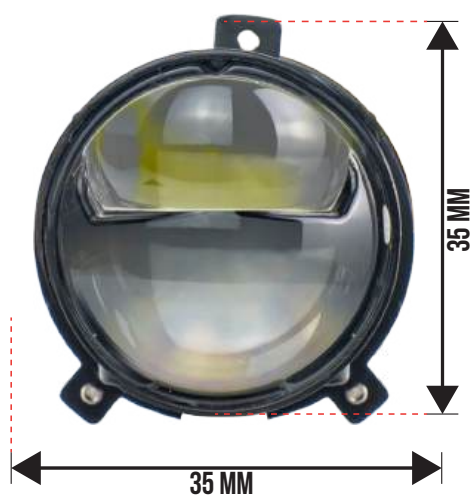

LED BULB T75-SC

1 TAHUN GARANSI

SOCKET			COLOR TEMPERATURE	VOLTAGE	POWER	LED
H11 / H8 HB4 / HB3	H7 H4	H1	6000K	DC 9-60 V	Starting Power 2 x 75 W Stabil Power 2 x 60 W	H4-7070-CSP 12-Core 3570-CSP 6-Core Single-7070-CSP 12-Core
ILLUMINANCE		DRIVE	HEAT DISSIPATION		SIZE	
About 2 x 8.750 Lm (5 m)		External Driver	Turbo Fan & Double Cooper Pipe		34 mm x 34 mm x 79 mm	

LED BULB T60-3C

1 TAHUN GARANSI

SOCKET			COLOR TEMPERATURE	VOLTAGE	POWER	LED
H11 / H8 HB4 / HB3	H7 H4	H1	6000K, 4300K, 3000K	DC 9-60 V	Starting Power 2 x 60 W Stabil Power 2 x 55 W	H4-2 x 3570-CSP 6-Core Single-3570-CSP 6-Core
ILLUMINANCE		DRIVE	HEAT DISSIPATION		SIZE	
About 2 x 6.250 Lm (5 m)		External Driver	Turbo Fan & Double Cooper Pipe		34 mm x 34 mm x 79 mm	

LED BULB LENS MB50

1 TAHUN GARANSI

SOCKET	COLOR TEMPERATURE	VOLTAGE	POWER	LED
H4	6000K	DC 9-60 V	Low Beam 35 W High Beam 50 W	3570-CSP 6-Core 3570-CSP 3-Core
ILLUMINANCE		DRIVE	HEAT DISSIPATION	SIZE
About 5.500 Lm (5 m)		Internal Driver	Turbo Fan	35 mm x 35 mm x 114 mm

LED BULB LENS MB55

1 TAHUN GARANSI

SOCKET	COLOR TEMPERATURE	VOLTAGE	POWER	LED
H4	6000K	DC 9-60 V	Low Beam 40 W High Beam 55 W	3570-CSP 6-Core 3570-CSP 3-Core
ILLUMINANCE	DRIVE	HEAT DISSIPATION	SIZE	
About 5.700 Lm (5 m)	Internal Driver	Turbo Fan	35 mm x 35 mm x 114 mm	