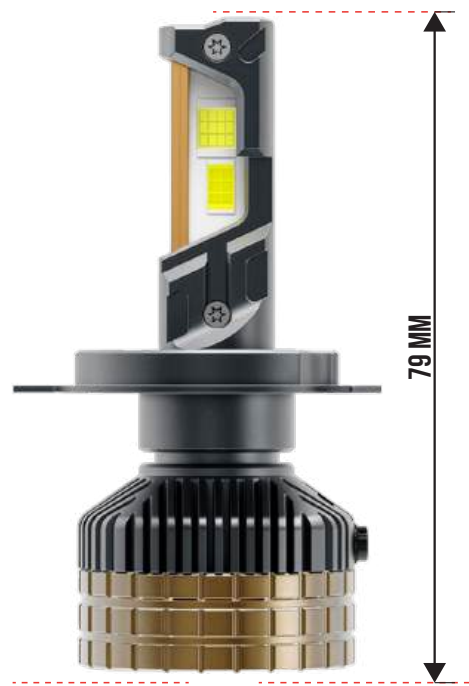

LED BULB T75-SC

1 TAHUN GARANSI

SOCKET			COLOR TEMPERATURE	VOLTAGE	POWER	LED
H11 / H8 HB4 / HB3	H7 H4	H1	6000K	DC 9-60 V	Starting Power 2 x 75 W Stabil Power 2 x 60 W	H4-7070-CSP 12-Core 3570-CSP 6-Core Single-7070-CSP 12-Core
ILLUMINANCE		DRIVE	HEAT DISSIPATION		SIZE	
About 2 x 8.750 Lm (5 m)		External Driver	Turbo Fan & Double Cooper Pipe		34 mm x 34 mm x 79 mm	

1 TAHUN GARANSI

SOCKET			COLOR TEMPERATURE	VOLTAGE	POWER	LED
H11 / H8 HB4 / HB3	H7 H4	H1	6000K, 4300K, 3000K	DC 9-60 V	Starting Power 2 x 75 W Stabil Power 2 x 60 W	H4-7070-CSP 12-Core 3570-CSP 6-Core Single-7070-CSP 12-Core
ILLUMINANCE		DRIVE	HEAT DISSIPATION		SIZE	
About 2 x 8.400 Lm (5 m)		External Driver	Turbo Fan & Double Cooper Pipe		34 mm x 34 mm x 79 mm	

LED BULB T60-3C

1 TAHUN GARANSI

SOCKET			COLOR TEMPERATURE	VOLTAGE	POWER	LED
H11 / H8 HB4 / HB3	H7 H4	H1	6000K, 4300K, 3000K	DC 9-60 V	Starting Power 2 x 60 W Stabil Power 2 x 55 W	H4-2 x 3570-CSP 6-Core Single-3570-CSP 6-Core
ILLUMINANCE		DRIVE	HEAT DISSIPATION		SIZE	
About 2 x 6.250 Lm (5 m)		External Driver	Turbo Fan & Double Cooper Pipe		34 mm x 34 mm x 79 mm	

LED BULB LENS MB50

1 TAHUN GARANSI

SOCKET	COLOR TEMPERATURE	VOLTAGE	POWER	LED
H4	6000K	DC 9-60 V	Low Beam 35 W High Beam 50 W	3570-CSP 6-Core 3570-CSP 3-Core
ILLUMINANCE		DRIVE	HEAT DISSIPATION	SIZE
About 5.500 Lm (5 m)		Internal Driver	Turbo Fan	35 mm x 35 mm x 114 mm