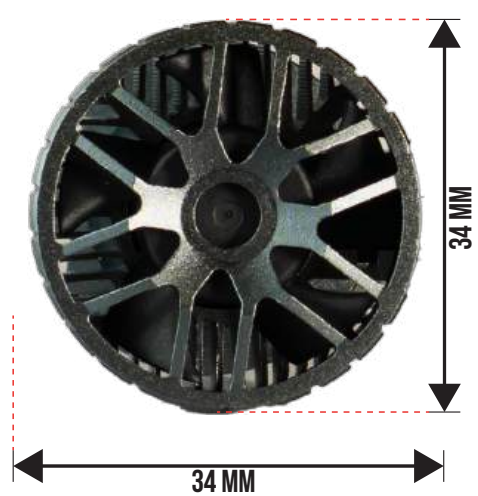

LED BULB T75-SC

1 TAHUN GARANSI

SOCKET			COLOR TEMPERATURE	VOLTAGE	POWER	LED
H11 / H8 HB4 / HB3	H7 H4	H1	6000K	DC 9-60 V	Starting Power 2 x 75 W Stabil Power 2 x 60 W	H4-7070-CSP 12-Core 3570-CSP 6-Core Single-7070-CSP 12-Core
ILLUMINANCE		DRIVE	HEAT DISSIPATION		SIZE	
About 2 x 8.750 Lm (5 m)		External Driver	Turbo Fan & Double Cooper Pipe		34 mm x 34 mm x 79 mm	

1 TAHUN GARANSI

SOCKET			COLOR TEMPERATURE	VOLTAGE	POWER	LED
H11 / H8 HB4 / HB3	H7 H4	H1	6000K, 4300K, 3000K	DC 9-60 V	Starting Power 2 x 75 W Stabil Power 2 x 60 W	H4-7070-CSP 12-Core 3570-CSP 6-Core Single-7070-CSP 12-Core
ILLUMINANCE		DRIVE	HEAT DISSIPATION		SIZE	
About 2 x 8.400 Lm (5 m)		External Driver	Turbo Fan & Double Cooper Pipe		34 mm x 34 mm x 79 mm	

LED BULB T60-3C

1 TAHUN GARANSI

SOCKET			COLOR TEMPERATURE	VOLTAGE	POWER	LED
H11 / H8 HB4 / HB3	H7 H4	H1	6000K, 4300K, 3000K	DC 9-60 V	Starting Power 2 x 60 W Stabil Power 2 x 55 W	H4-2 x 3570-CSP 6-Core Single-3570-CSP 6-Core
ILLUMINANCE		DRIVE	HEAT DISSIPATION		SIZE	
About 2 x 6.250 Lm (5 m)		External Driver	Turbo Fan & Double Cooper Pipe		34 mm x 34 mm x 79 mm	

LED BULB LENS MB50

1 TAHUN GARANSI

SOCKET	COLOR TEMPERATURE	VOLTAGE	POWER	LED
H4	6000K	DC 9-60 V	Low Beam 35 W High Beam 50 W	3570-CSP 6-Core 3570-CSP 3-Core
ILLUMINANCE		DRIVE	HEAT DISSIPATION	SIZE
About 5.500 Lm (5 m)		Internal Driver	Turbo Fan	35 mm x 35 mm x 114 mm