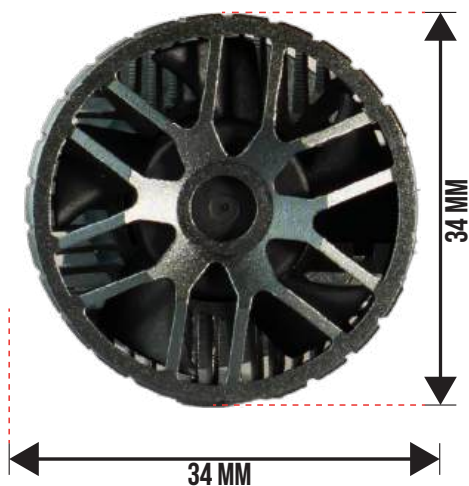

LED BULB T75-SC

1 TAHUN GARANSI

SOCKET			COLOR TEMPERATURE	VOLTAGE	POWER	LED
H11 / H8 HB4 / HB3	H7 H4	H1	6000K	DC 9-60 V	Starting Power 2 x 75 W Stabil Power 2 x 60 W	H4-7070-CSP 12-Core 3570-CSP 6-Core Single-7070-CSP 12-Core
ILLUMINANCE		DRIVE	HEAT DISSIPATION		SIZE	
About 2 x 8.750 Lm (5 m)		External Driver	Turbo Fan & Double Cooper Pipe		34 mm x 34 mm x 79 mm	

1 TAHUN GARANSI

SOCKET			COLOR TEMPERATURE	VOLTAGE	POWER	LED
H11 / H8 HB4 / HB3	H7 H4	H1	6000K, 4300K, 3000K	DC 9-60 V	Starting Power 2 x 75 W Stabil Power 2 x 60 W	H4-7070-CSP 12-Core 3570-CSP 6-Core Single-7070-CSP 12-Core
ILLUMINANCE		DRIVE	HEAT DISSIPATION		SIZE	
About 2 x 8.400 Lm (5 m)		External Driver	Turbo Fan & Double Cooper Pipe		34 mm x 34 mm x 79 mm	

LED BULB T60-3C

1 TAHUN GARANSI

SOCKET			COLOR TEMPERATURE	VOLTAGE	POWER	LED
H11 / H8 HB4 / HB3	H7 H4	H1	6000K, 4300K, 3000K	DC 9-60 V	Starting Power 2 x 60 W Stabil Power 2 x 55 W	H4-2 x 3570-CSP 6-Core Single-3570-CSP 6-Core
ILLUMINANCE		DRIVE	HEAT DISSIPATION		SIZE	
About 2 x 6.250 Lm (5 m)		External Driver	Turbo Fan & Double Cooper Pipe		34 mm x 34 mm x 79 mm	

LED BULB LENS MB50

1 TAHUN GARANSI

SOCKET	COLOR TEMPERATURE	VOLTAGE	POWER	LED
H4	6000K	DC 9-60 V	Low Beam 35 W High Beam 50 W	3570-CSP 6-Core 3570-CSP 3-Core
ILLUMINANCE		DRIVE	HEAT DISSIPATION	SIZE
About 5.500 Lm (5 m)		Internal Driver	Turbo Fan	35 mm x 35 mm x 114 mm