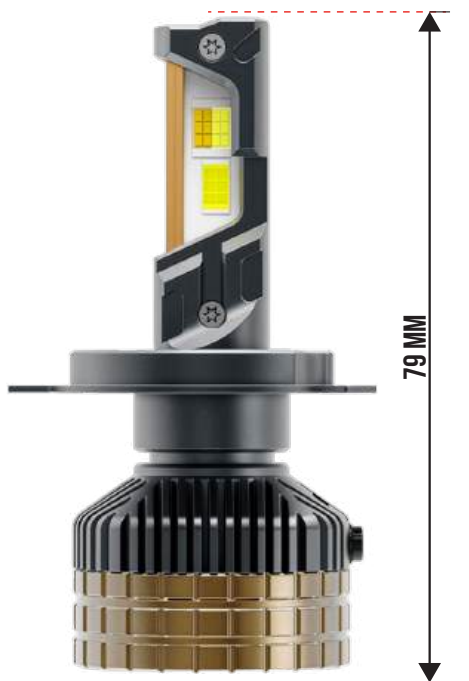

LED BULB T75-SC

1 TAHUN GARANSI

SOCKET			COLOR TEMPERATURE	VOLTAGE	POWER	LED
H11 / H8 HB4 / HB3	H7 H4	H1	6000K	DC 9-60 V	Starting Power 2 x 75 W Stabil Power 2 x 60 W	H4-7070-CSP 12-Core 3570-CSP 6-Core Single-7070-CSP 12-Core
ILLUMINANCE		DRIVE	HEAT DISSIPATION		SIZE	
About 2 x 8.750 Lm (5 m)		External Driver	Turbo Fan & Double Cooper Pipe		34 mm x 34 mm x 79 mm	

1 TAHUN GARANSI

SOCKET			COLOR TEMPERATURE	VOLTAGE	POWER	LED
H11 / H8 HB4 / HB3	H7 H4	H1	6000K, 4300K, 3000K	DC 9-60 V	Starting Power 2 x 75 W Stabil Power 2 x 60 W	H4-7070-CSP 12-Core 3570-CSP 6-Core Single-7070-CSP 12-Core
ILLUMINANCE		DRIVE	HEAT DISSIPATION		SIZE	
About 2 x 8.400 Lm (5 m)		External Driver	Turbo Fan & Double Cooper Pipe		34 mm x 34 mm x 79 mm	

LED BULB T60-3C

1 TAHUN GARANSI

SOCKET			COLOR TEMPERATURE	VOLTAGE	POWER	LED
H11 / H8 HB4 / HB3	H7 H4	H1	6000K, 4300K, 3000K	DC 9-60 V	Starting Power 2 x 60 W Stabil Power 2 x 55 W	H4-2 x 3570-CSP 6-Core Single-3570-CSP 6-Core
ILLUMINANCE		DRIVE	HEAT DISSIPATION		SIZE	
About 2 x 6.250 Lm (5 m)		External Driver	Turbo Fan & Double Cooper Pipe		34 mm x 34 mm x 79 mm	

LED BULB LENS MB50

1 TAHUN GARANSI

SOCKET	COLOR TEMPERATURE	VOLTAGE	POWER	LED
H4	6000K	DC 9-60 V	Low Beam 35 W High Beam 50 W	3570-CSP 6-Core 3570-CSP 3-Core
ILLUMINANCE		DRIVE	HEAT DISSIPATION	SIZE
About 5.500 Lm (5 m)		Internal Driver	Turbo Fan	35 mm x 35 mm x 114 mm